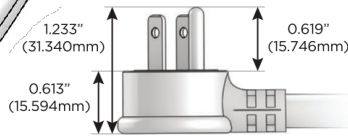

Mormax Company, Inc.

8 Westchester Plaza

Elmsford, NY 10523

914-699-0101

sales@mormax.com

mormax.com

A M