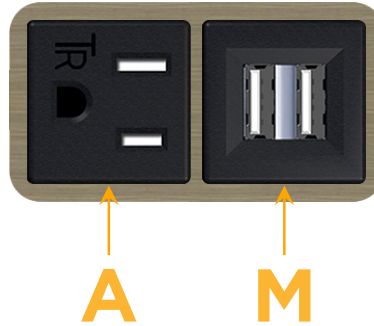

Bezel Finish: **ANTIQUED ARCHITECTURAL BRONZE (ABS)**

Custom Finishes Available M-POWER-2T-AM-BZ5AAB

Features:

Module/Port Options:

- A** Tamper Resistant AC Receptacle
- E** USB-A & USB-C (20W)
- M** Double USB-A (Fast Charging Ports - 18W)
- H** HDMI
- 6** CAT 6
- 12** RJ 12
- X** Switched AC
- Y** 3-Way Switch (Low Voltage)
- V** USB-C (45W High Speed Charging Port)
- S** USB-C (25W High Speed Charging Port)
- R** Switched AC (Rocker Switch)
- D** Dimmer Switch

Plug:

- Supplied with Low Profile Flat 45° Angle 120 VAC Plug
- Optional Standard Straight 120 VAC Plug
- Optional Straight 120 VAC Pass-through Plug

- CLEAN, COMPACT DESIGN
- STREAMLINED
- LOW PROFILE
- SIDE-EXITING CORDS
- PLUG & PLAY
- 6' AC CORD & PLUG (FLAT PLUG STANDARD)
- CUSTOMIZABLE CONFIGURATIONS AND FINISHES
- UL LISTED FOR MOUNTING IN FURNITURE
- 15A

M-POWER-2T

AC POWER & DATA CONNECTIVITY SOLUTION

M-POWER-2T-AM-BZ5AAB

Specs:

Modules/Ports:

- A** Tamper Resistant AC Receptacle
- M** Double USB-A (Fast Charging Ports - 18W)

Distributed by

Mormax Company, Inc.