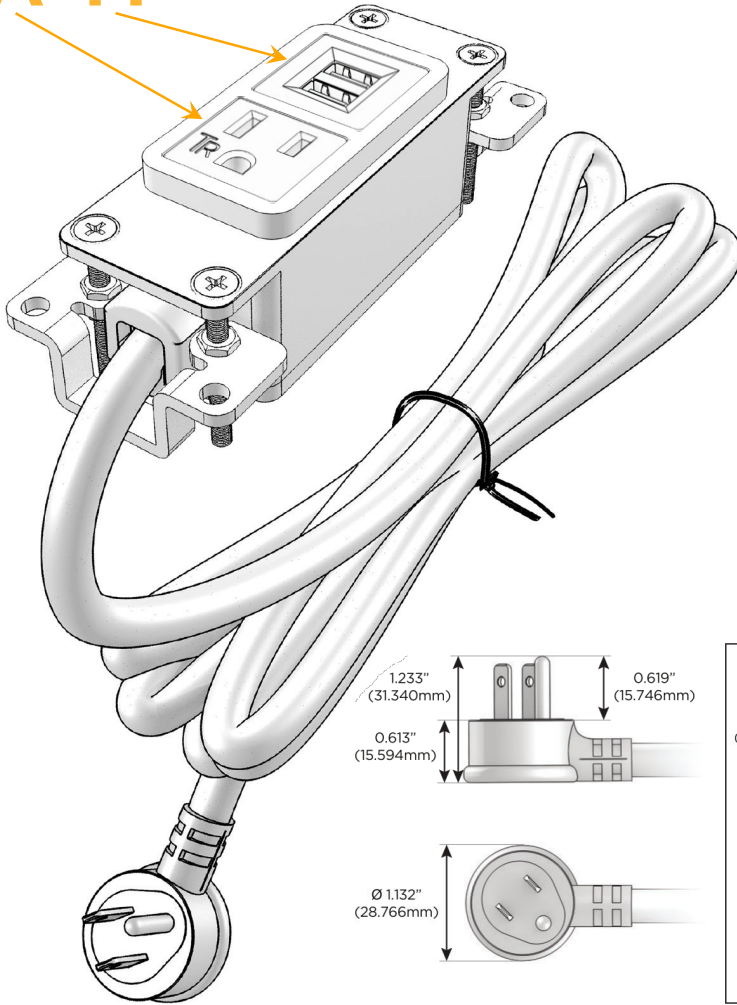

M-POWER-2T

AC POWER & DATA CONNECTIVITY SOLUTION

M-POWER-2T-AM-BZ5AAB

Specs:

Modules/Ports:

- **A** Tamper Resistant AC Receptacle
- **M** Double USB-A (Fast Charging Ports - 18W)

Distributed by

Mormax Company, Inc.

8 Westchester Plaza

Elmsford, NY 10523

914-699-0101

sales@mormax.com

mormax.com

A M