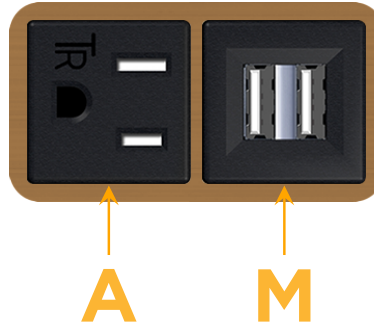

Bezel Finish: **SOLID BRONZE BRUSHED**

Custom Finishes Available M-POWER-2T-AM-BZ4B

Features:

Module/Port Options:

- A** Tamper Resistant AC Receptacle
- E** USB-A & USB-C (20W)
- M** Double USB-A (Fast Charging Ports - 18W)
- H** HDMI
- 6** CAT 6
- 12** RJ 12
- X** Switched AC
- Y** 3-Way Switch (Low Voltage)
- V** USB-C (45W High Speed Charging Port)
- S** USB-C (25W High Speed Charging Port)
- R** Switched AC (Rocker Switch)
- D** Dimmer Switch

Plug:

Supplied with Low Profile Flat 45° Angle 120 VAC Plug

Optional Standard Straight 120 VAC Plug

Optional Straight 120 VAC Pass-through Plug

- CLEAN, COMPACT DESIGN
- STREAMLINED
- LOW PROFILE
- SIDE-EXITING CORDS
- PLUG & PLAY
- 6' AC CORD & PLUG (FLAT PLUG STANDARD)
- CUSTOMIZABLE CONFIGURATIONS AND FINISHES
- UL LISTED FOR MOUNTING IN FURNITURE
- 15A

sales@mormax.com

mormax.com

Specs:

Modules/Ports:

- A** Tamper Resistant AC Receptacle
- M** Double USB-A (Fast Charging Ports - 18W)

A M

TOP