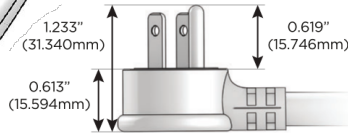

sales@mormax.com

mormax.com

Specs:

Modules/Ports:

- A** Tamper Resistant AC Receptacle
- M** Double USB-A (Fast Charging Ports - 18W)

A M

TOP