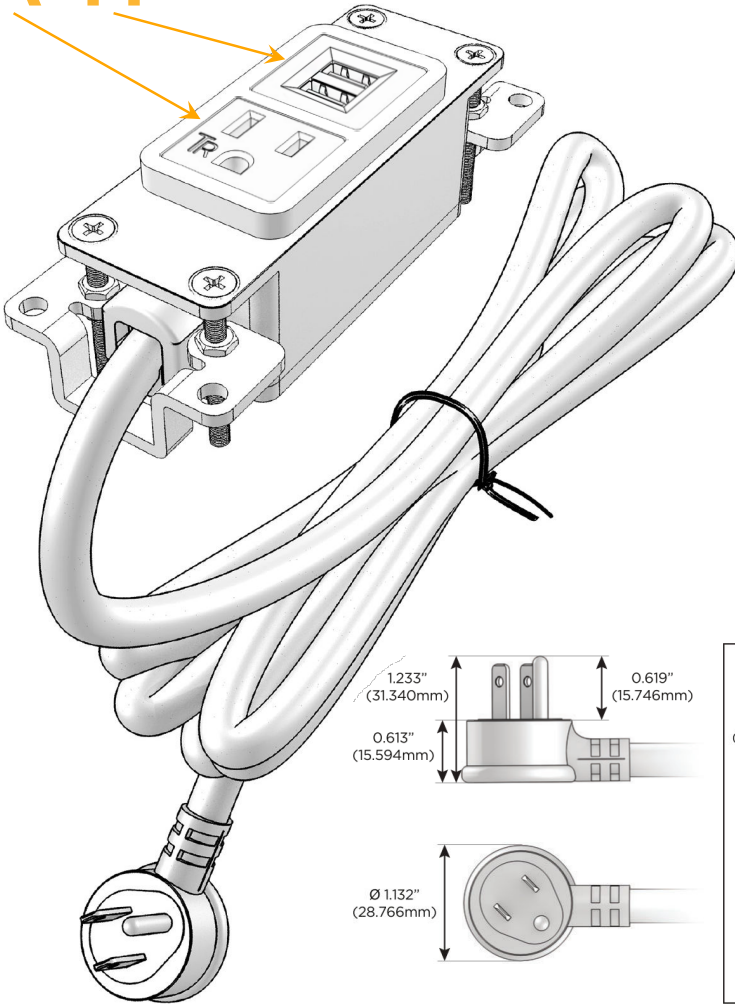

Bezel Finish: **SOLID BRONZE BRUSHED**

Custom Finishes Available M-POWER-2T-AM-BZ4B

Features:

Module/Port Options:

- A** Tamper Resistant AC Receptacle
- E** USB-A & USB-C (20W)
- M** Double USB-A (Fast Charging Ports - 18W)
- H** HDMI
- 6** CAT 6
- 12** RJ 12
- X** Switched AC
- Y** 3-Way Switch (Low Voltage)
- V** USB-C (45W High Speed Charging Port)
- S** USB-C (25W High Speed Charging Port)
- R** Switched AC (Rocker Switch)
- D** Dimmer Switch

Plug:

Supplied with Low Profile Flat 45° Angle 120 VAC Plug

Optional Standard Straight 120 VAC Plug

Optional Straight 120 VAC Pass-through Plug

- CLEAN, COMPACT DESIGN
- STREAMLINED
- LOW PROFILE
- SIDE-EXITING CORDS
- PLUG & PLAY
- 6' AC CORD & PLUG (FLAT PLUG STANDARD)
- CUSTOMIZABLE CONFIGURATIONS AND FINISHES
- UL LISTED FOR MOUNTING IN FURNITURE
- 15A

sales@mormax.com

mormax.com

Specs:

Modules/Ports:

- A** Tamper Resistant AC Receptacle
- M** Double USB-A (Fast Charging Ports - 18W)

A M

TOP