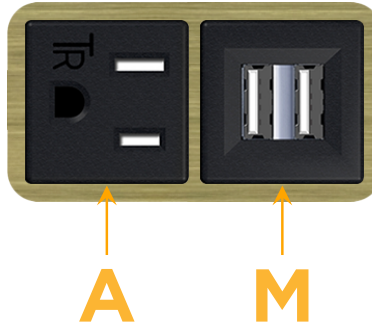

M-POWER-2T

AC POWER & DATA CONNECTIVITY SOLUTION

M-POWER-2T-AM-BRAAB

Distributed by

Mormax Company, Inc.

8 Westchester Plaza

Elmsford, NY 10523

914-699-0101

sales@mormax.com

mormax.com

Metro Light & Power's line of power & data solutions offers sophisticated design elements combined with greater ease of installation. Streamlined and low-profile, enhanced by side-exiting cords, our outlets advance the industry with their cutting edge look and feel. We believe flexibility is key, and we provide a variety of mounting options, including the ability to mount in limited spaces. Our outlets are available in many finishes and configurations, in addition to a custom color and finish capability for our clients.

Bezel Finish: **BRASS ANTIQUED (ABS)**

Custom Finishes Available M-POWER-2T-AM-BRAAB

Features:

Module/Port Options:

- **A** Tamper Resistant AC Receptacle
- **E** USB-A & USB-C (20W)
- **M** Double USB-A (Fast Charging Ports - 18W)
- **H** HDMI
- **6** CAT 6
- **12** RJ 12
- **X** Switched AC
- **Y** 3-Way Switch (Low Voltage)
- **V** USB-C (45W High Speed Charging Port)
- **S** USB-C (25W High Speed Charging Port)
- **R** Switched AC (Rocker Switch)
- **D** Dimmer Switch

Plug:

Supplied with Low Profile Flat 45° Angle 120 VAC Plug

Optional Standard Straight 120 VAC Plug

Optional Straight 120 VAC Pass-through Plug

- CLEAN, COMPACT DESIGN
- STREAMLINED
- LOW PROFILE
- SIDE-EXITING CORDS
- PLUG & PLAY
- 6' AC CORD & PLUG (FLAT PLUG STANDARD)
- CUSTOMIZABLE CONFIGURATIONS AND FINISHES
- UL LISTED FOR MOUNTING IN FURNITURE
- 15A