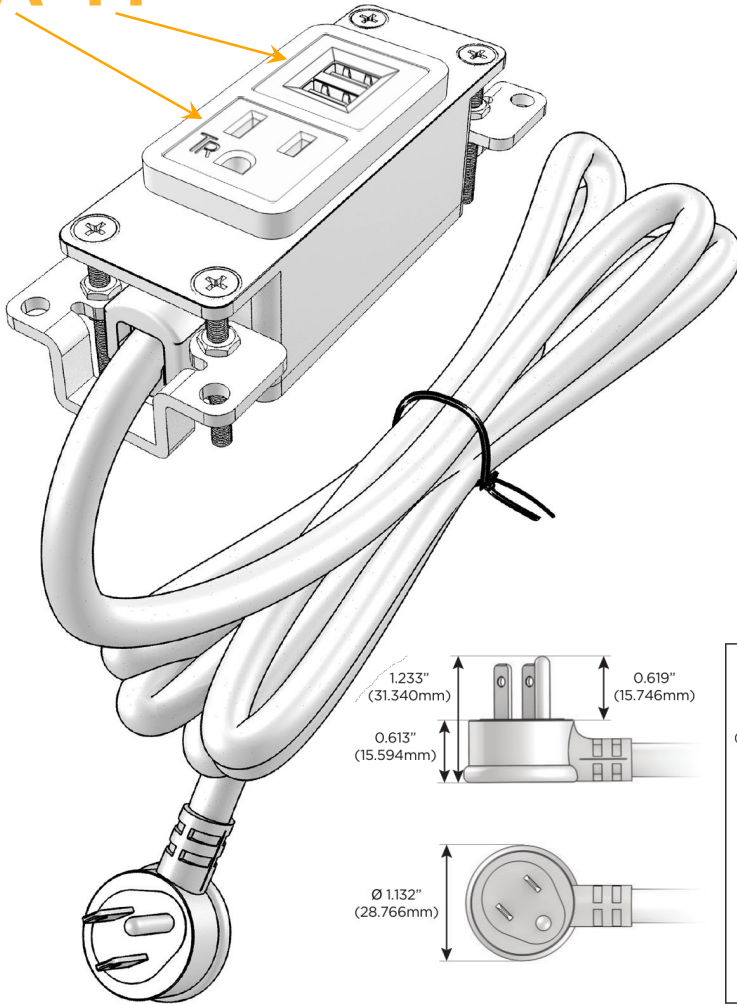

M-POWER-2T

AC POWER & DATA CONNECTIVITY SOLUTION

M-POWER-2T-AM-BRAAB

Specs:

Modules/Ports:

- **A** Tamper Resistant AC Receptacle
- **M** Double USB-A (Fast Charging Ports - 18W)

Distributed by

Mormax Company, Inc.

8 Westchester Plaza

Elmsford, NY 10523

914-699-0101

sales@mormax.com

mormax.com

A M