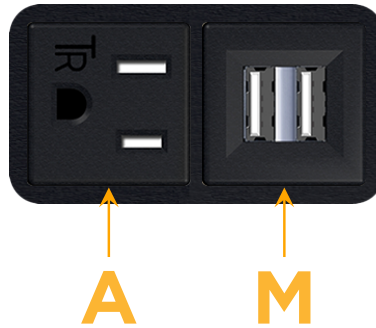

Bezel Finish: **SATIN BLACK (ABS)**

Custom Finishes Available M-POWER-2T-AM-B2AB

Features:

Module/Port Options:

- A** Tamper Resistant AC Receptacle
- E** USB-A & USB-C (20W)
- M** Double USB-A (Fast Charging Ports - 18W)
- H** HDMI
- 6** CAT 6
- 12** RJ 12
- X** Switched AC
- Y** 3-Way Switch (Low Voltage)
- V** USB-C (45W High Speed Charging Port)
- S** USB-C (25W High Speed Charging Port)
- R** Switched AC (Rocker Switch)
- D** Dimmer Switch

Plug:

Supplied with Low Profile Flat 45° Angle 120 VAC Plug

Optional Standard Straight 120 VAC Plug

Optional Straight 120 VAC Pass-through Plug

- CLEAN, COMPACT DESIGN
- STREAMLINED
- LOW PROFILE
- SIDE-EXITING CORDS
- PLUG & PLAY
- 6' AC CORD & PLUG (FLAT PLUG STANDARD)
- CUSTOMIZABLE CONFIGURATIONS AND FINISHES
- UL LISTED FOR MOUNTING IN FURNITURE
- 15A

sales@mormax.com

mormax.com

Specs:

Modules/Ports:

- A** Tamper Resistant AC Receptacle
- M** Double USB-A (Fast Charging Ports - 18W)