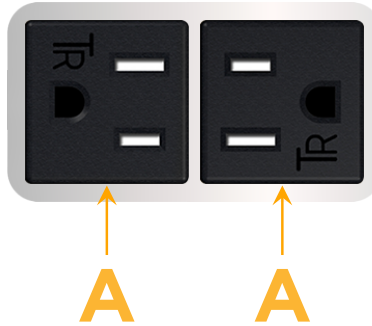

Bezel Finish: **CHROME (ABS)**

Custom Finishes Available M-POWER-2T-AA-CRAB

Features:

Module/Port Options:

- A** Tamper Resistant AC Receptacle
- E** USB-A & USB-C (20W)
- M** Double USB-A (Fast Charging Ports - 18W)
- H** HDMI
- 6** CAT 6
- 12** RJ 12
- X** Switched AC
- Y** 3-Way Switch (Low Voltage)
- V** USB-C (45W High Speed Charging Port)
- S** USB-C (25W High Speed Charging Port)
- R** Switched AC (Rocker Switch)
- D** Dimmer Switch

Plug:

Supplied with Low Profile Flat 45° Angle 120 VAC Plug

Optional Standard Straight 120 VAC Plug

Optional Straight 120 VAC Pass-through Plug

- CLEAN, COMPACT DESIGN
- STREAMLINED
- LOW PROFILE
- SIDE-EXITING CORDS
- PLUG & PLAY
- 6' AC CORD & PLUG (FLAT PLUG STANDARD)
- CUSTOMIZABLE CONFIGURATIONS AND FINISHES
- UL LISTED FOR MOUNTING IN FURNITURE
- 15A

M-POWER-2T

AC POWER & DATA CONNECTIVITY SOLUTION

M-POWER-2T-AA-CRAB

Specs:

Modules/Ports:

- A Tamper Resistant AC Receptacle

Distributed by

Mormax Company, Inc.