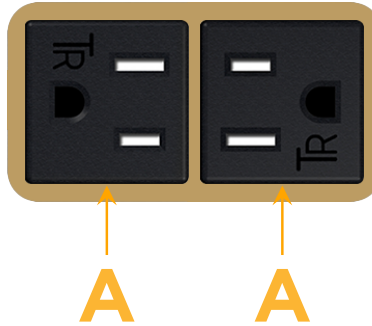

Bezel Finish: **STANDARD BRONZE (ABS)**

Custom Finishes Available M-POWER-2T-AA-BZAB

Features:

Module/Port Options:

- A** Tamper Resistant AC Receptacle
- E** USB-A & USB-C (20W)
- M** Double USB-A (Fast Charging Ports - 18W)
- H** HDMI
- 6** CAT 6
- 12** RJ 12
- X** Switched AC
- Y** 3-Way Switch (Low Voltage)
- V** USB-C (45W High Speed Charging Port)
- S** USB-C (25W High Speed Charging Port)
- R** Switched AC (Rocker Switch)
- D** Dimmer Switch

Plug:

Supplied with Low Profile Flat 45° Angle 120 VAC Plug

Optional Standard Straight 120 VAC Plug

Optional Straight 120 VAC Pass-through Plug

- CLEAN, COMPACT DESIGN
- STREAMLINED
- LOW PROFILE
- SIDE-EXITING CORDS
- PLUG & PLAY
- 6' AC CORD & PLUG (FLAT PLUG STANDARD)
- CUSTOMIZABLE CONFIGURATIONS AND FINISHES
- UL LISTED FOR MOUNTING IN FURNITURE
- 15A

M-POWER-2T

AC POWER & DATA CONNECTIVITY SOLUTION

M-POWER-2T-AA-BZAB

Specs:

Modules/Ports:

- A Tamper Resistant AC Receptacle

Distributed by

Mormax Company, Inc.