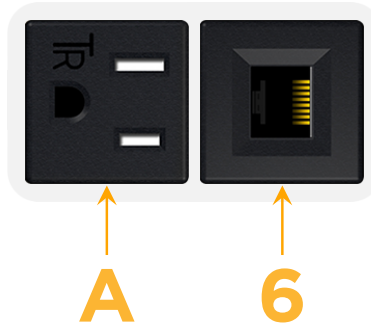

M-POWER-2T

AC POWER & DATA CONNECTIVITY SOLUTION

M-POWER-2T-A6-WAB

Distributed by

Mormax Company, Inc.

8 Westchester Plaza

Elmsford, NY 10523

914-699-0101

sales@mormax.com

mormax.com

Metro Light & Power's line of power & data solutions offers sophisticated design elements combined with greater ease of installation. Streamlined and low-profile, enhanced by side-exiting cords, our outlets advance the industry with their cutting edge look and feel. We believe flexibility is key, and we provide a variety of mounting options, including the ability to mount in limited spaces. Our outlets are available in many finishes and configurations, in addition to a custom color and finish capability for our clients.

Bezel Finish: **WHITE (ABS)**

Custom Finishes Available M-POWER-2T-A6-WAB

Features:

Module/Port Options:

- **A** Tamper Resistant AC Receptacle
- **E** USB-A & USB-C (20W)
- **M** Double USB-A (Fast Charging Ports - 18W)
- **H** HDMI
- **6** CAT 6
- **12** RJ 12
- **X** Switched AC
- **Y** 3-Way Switch (Low Voltage)
- **V** USB-C (45W High Speed Charging Port)
- **S** USB-C (25W High Speed Charging Port)
- **R** Switched AC (Rocker Switch)
- **D** Dimmer Switch

Plug:

Supplied with Low Profile Flat 45° Angle 120 VAC Plug

Optional Standard Straight 120 VAC Plug

Optional Straight 120 VAC Pass-through Plug

- CLEAN, COMPACT DESIGN
- STREAMLINED
- LOW PROFILE
- SIDE-EXITING CORDS
- PLUG & PLAY
- 6' AC CORD & PLUG (FLAT PLUG STANDARD)
- CUSTOMIZABLE CONFIGURATIONS AND FINISHES
- UL LISTED FOR MOUNTING IN FURNITURE
- 15A