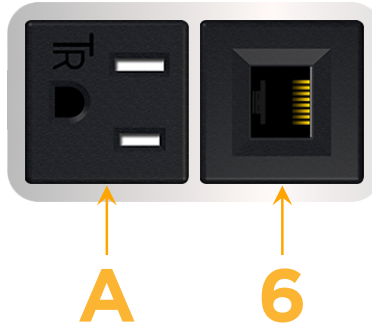

Bezel Finish: **CHROME (ABS)**

Custom Finishes Available M-POWER-2T-A6-CRAB

Features:

Module/Port Options:

- A** Tamper Resistant AC Receptacle
- E** USB-A & USB-C (20W)
- M** Double USB-A (Fast Charging Ports - 18W)
- H** HDMI
- 6** CAT 6
- 12** RJ 12
- X** Switched AC
- Y** 3-Way Switch (Low Voltage)
- V** USB-C (45W High Speed Charging Port)
- S** USB-C (25W High Speed Charging Port)
- R** Switched AC (Rocker Switch)
- D** Dimmer Switch

Plug:

Supplied with Low Profile Flat 45° Angle 120 VAC Plug

Optional Standard Straight 120 VAC Plug

Optional Straight 120 VAC Pass-through Plug

- CLEAN, COMPACT DESIGN
- STREAMLINED
- LOW PROFILE
- SIDE-EXITING CORDS
- PLUG & PLAY
- 6' AC CORD & PLUG (FLAT PLUG STANDARD)
- CUSTOMIZABLE CONFIGURATIONS AND FINISHES
- UL LISTED FOR MOUNTING IN FURNITURE
- 15A

M-POWER-2T

AC POWER & DATA CONNECTIVITY SOLUTION

M-POWER-2T-A6-CRAB

Specs:

Modules/Ports:

- A** Tamper Resistant AC Receptacle
- 6** CAT 6

Distributed by

Mormax Company, Inc.