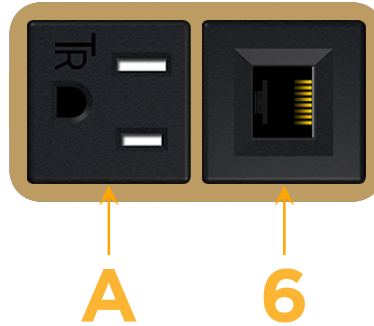

M-POWER-2T

AC POWER & DATA CONNECTIVITY SOLUTION

M-POWER-2T-A6-BZAB

Distributed by

Mormax Company, Inc.

8 Westchester Plaza

Elmsford, NY 10523

914-699-0101

sales@mormax.com

mormax.com

Metro Light & Power's line of power & data solutions offers sophisticated design elements combined with greater ease of installation. Streamlined and low-profile, enhanced by side-exiting cords, our outlets advance the industry with their cutting edge look and feel. We believe flexibility is key, and we provide a variety of mounting options, including the ability to mount in limited spaces. Our outlets are available in many finishes and configurations, in addition to a custom color and finish capability for our clients.

Bezel Finish: **STANDARD BRONZE (ABS)**

Custom Finishes Available M-POWER-2T-A6-BZAB

Features:

Module/Port Options:

- **A** Tamper Resistant AC Receptacle
- **E** USB-A & USB-C (20W)
- **M** Double USB-A (Fast Charging Ports - 18W)
- **H** HDMI
- **6** CAT 6
- **12** RJ 12
- **X** Switched AC
- **Y** 3-Way Switch (Low Voltage)
- **V** USB-C (45W High Speed Charging Port)
- **S** USB-C (25W High Speed Charging Port)
- **R** Switched AC (Rocker Switch)
- **D** Dimmer Switch

Plug:

Supplied with Low Profile Flat 45° Angle 120 VAC Plug

Optional Standard Straight 120 VAC Plug

Optional Straight 120 VAC Pass-through Plug

- CLEAN, COMPACT DESIGN
- STREAMLINED
- LOW PROFILE
- SIDE-EXITING CORDS
- PLUG & PLAY
- 6' AC CORD & PLUG (FLAT PLUG STANDARD)
- CUSTOMIZABLE CONFIGURATIONS AND FINISHES
- UL LISTED FOR MOUNTING IN FURNITURE
- 15A