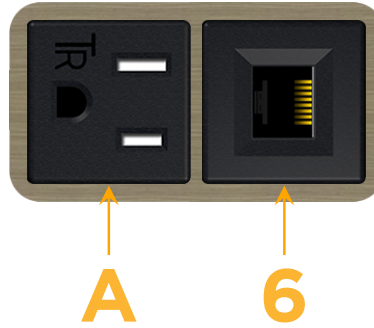

M-POWER-2T

AC POWER & DATA CONNECTIVITY SOLUTION

M-POWER-2T-A6-BZ5AAB

Distributed by

Mormax Company, Inc.

8 Westchester Plaza

Elmsford, NY 10523

914-699-0101

sales@mormax.com

mormax.com

Metro Light & Power's line of power & data solutions offers sophisticated design elements combined with greater ease of installation. Streamlined and low-profile, enhanced by side-exiting cords, our outlets advance the industry with their cutting edge look and feel. We believe flexibility is key, and we provide a variety of mounting options, including the ability to mount in limited spaces. Our outlets are available in many finishes and configurations, in addition to a custom color and finish capability for our clients.

Bezel Finish: **ANTIQUED ARCHITECTURAL BRONZE (ABS)**

Custom Finishes Available M-POWER-2T-A6-BZ5AAB

Features:

Module/Port Options:

- **A** Tamper Resistant AC Receptacle
- **E** USB-A & USB-C (20W)
- **M** Double USB-A (Fast Charging Ports - 18W)
- **H** HDMI
- **6** CAT 6
- **12** RJ 12
- **X** Switched AC
- **Y** 3-Way Switch (Low Voltage)
- **V** USB-C (45W High Speed Charging Port)
- **S** USB-C (25W High Speed Charging Port)
- **R** Switched AC (Rocker Switch)
- **D** Dimmer Switch

Plug:

Supplied with Low Profile Flat 45° Angle 120 VAC Plug

Optional Standard Straight 120 VAC Plug

Optional Straight 120 VAC Pass-through Plug

- CLEAN, COMPACT DESIGN
- STREAMLINED
- LOW PROFILE
- SIDE-EXITING CORDS
- PLUG & PLAY
- 6' AC CORD & PLUG (FLAT PLUG STANDARD)
- CUSTOMIZABLE CONFIGURATIONS AND FINISHES
- UL LISTED FOR MOUNTING IN FURNITURE
- 15A