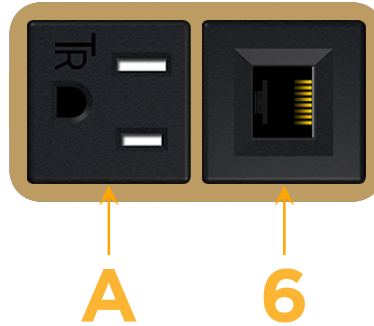

M-POWER-2T

AC POWER & DATA CONNECTIVITY SOLUTION

M-POWER-2T-A6-BRAB

Distributed by

Mormax Company, Inc.

8 Westchester Plaza

Elmsford, NY 10523

914-699-0101

sales@mormax.com

mormax.com

Metro Light & Power's line of power & data solutions offers sophisticated design elements combined with greater ease of installation. Streamlined and low-profile, enhanced by side-exiting cords, our outlets advance the industry with their cutting edge look and feel. We believe flexibility is key, and we provide a variety of mounting options, including the ability to mount in limited spaces. Our outlets are available in many finishes and configurations, in addition to a custom color and finish capability for our clients.

Bezel Finish: **BRASS (ABS)**

Custom Finishes Available M-POWER-2T-A6-BRAB

Features:

Module/Port Options:

- **A** Tamper Resistant AC Receptacle
- **E** USB-A & USB-C (20W)
- **M** Double USB-A (Fast Charging Ports - 18W)
- **H** HDMI
- **6** CAT 6
- **12** RJ 12
- **X** Switched AC
- **Y** 3-Way Switch (Low Voltage)
- **V** USB-C (45W High Speed Charging Port)
- **S** USB-C (25W High Speed Charging Port)
- **R** Switched AC (Rocker Switch)
- **D** Dimmer Switch

Plug:

Supplied with Low Profile Flat 45° Angle 120 VAC Plug

Optional Standard Straight 120 VAC Plug

Optional Straight 120 VAC Pass-through Plug

- CLEAN, COMPACT DESIGN
- STREAMLINED
- LOW PROFILE
- SIDE-EXITING CORDS
- PLUG & PLAY
- 6' AC CORD & PLUG (FLAT PLUG STANDARD)
- CUSTOMIZABLE CONFIGURATIONS AND FINISHES
- UL LISTED FOR MOUNTING IN FURNITURE
- 15A