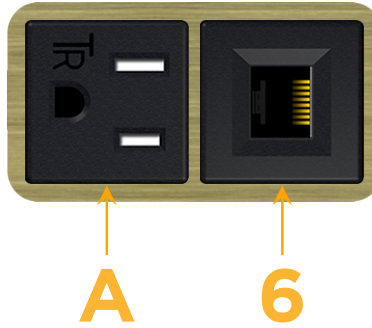

Bezel Finish: **BRASS ANTIQUED (ABS)**

Custom Finishes Available M-POWER-2T-A6-BRAAB

Features:

Module/Port Options:

- A** Tamper Resistant AC Receptacle
- E** USB-A & USB-C (20W)
- M** Double USB-A (Fast Charging Ports - 18W)
- H** HDMI
- 6** CAT 6
- 12** RJ 12
- X** Switched AC
- Y** 3-Way Switch (Low Voltage)
- V** USB-C (45W High Speed Charging Port)
- S** USB-C (25W High Speed Charging Port)
- R** Switched AC (Rocker Switch)
- D** Dimmer Switch

Plug:

Supplied with Low Profile Flat 45° Angle 120 VAC Plug

Optional Standard Straight 120 VAC Plug

Optional Straight 120 VAC Pass-through Plug

- CLEAN, COMPACT DESIGN
- STREAMLINED
- LOW PROFILE
- SIDE-EXITING CORDS
- PLUG & PLAY
- 6' AC CORD & PLUG (FLAT PLUG STANDARD)
- CUSTOMIZABLE CONFIGURATIONS AND FINISHES
- UL LISTED FOR MOUNTING IN FURNITURE
- 15A

M-POWER-2T

AC POWER & DATA CONNECTIVITY SOLUTION

M-POWER-2T-A6-BRAAB

Specs:

Modules/Ports:

- A Tamper Resistant AC Receptacle
- 6 CAT 6

Distributed by

Mormax Company, Inc.