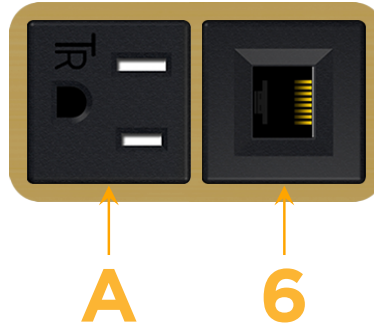

Bezel Finish: **SOLID BRASS BRUSHED**

Custom Finishes Available M-POWER-2T-A6-BR4B

Features:

Module/Port Options:

- A** Tamper Resistant AC Receptacle
- E** USB-A & USB-C (20W)
- M** Double USB-A (Fast Charging Ports - 18W)
- H** HDMI
- 6** CAT 6
- 12** RJ 12
- X** Switched AC
- Y** 3-Way Switch (Low Voltage)
- V** USB-C (45W High Speed Charging Port)
- S** USB-C (25W High Speed Charging Port)
- R** Switched AC (Rocker Switch)
- D** Dimmer Switch

Plug:

Supplied with Low Profile Flat 45° Angle 120 VAC Plug

Optional Standard Straight 120 VAC Plug

Optional Straight 120 VAC Pass-through Plug

- CLEAN, COMPACT DESIGN
- STREAMLINED
- LOW PROFILE
- SIDE-EXITING CORDS
- PLUG & PLAY
- 6' AC CORD & PLUG (FLAT PLUG STANDARD)
- CUSTOMIZABLE CONFIGURATIONS AND FINISHES
- UL LISTED FOR MOUNTING IN FURNITURE
- 15A

sales@mormax.com

mormax.com

Specs:

Modules/Ports:

A Tamper Resistant AC Receptacle

6 CAT 6