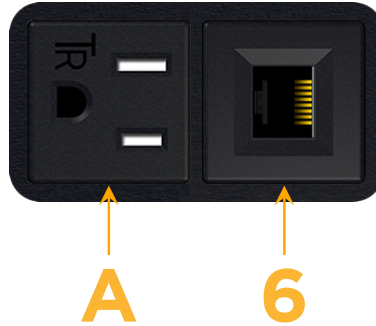

M-POWER-2T

AC POWER & DATA CONNECTIVITY SOLUTION

M-POWER-2T-A6-BAB

Distributed by

Mormax Company, Inc.

8 Westchester Plaza

Elmsford, NY 10523

914-699-0101

sales@mormax.com

mormax.com

Metro Light & Power's line of power & data solutions offers sophisticated design elements combined with greater ease of installation. Streamlined and low-profile, enhanced by side-exiting cords, our outlets advance the industry with their cutting edge look and feel. We believe flexibility is key, and we provide a variety of mounting options, including the ability to mount in limited spaces. Our outlets are available in many finishes and configurations, in addition to a custom color and finish capability for our clients.

Bezel Finish: **BLACK (ABS)**

Custom Finishes Available M-POWER-2T-A6-BAB

Features:

Module/Port Options:

- **A** Tamper Resistant AC Receptacle
- **E** USB-A & USB-C (20W)
- **M** Double USB-A (Fast Charging Ports - 18W)
- **H** HDMI
- **6** CAT 6
- **12** RJ 12
- **X** Switched AC
- **Y** 3-Way Switch (Low Voltage)
- **V** USB-C (45W High Speed Charging Port)
- **S** USB-C (25W High Speed Charging Port)
- **R** Switched AC (Rocker Switch)
- **D** Dimmer Switch

Plug:

Supplied with Low Profile Flat 45° Angle 120 VAC Plug

Optional Standard Straight 120 VAC Plug

Optional Straight 120 VAC Pass-through Plug

- CLEAN, COMPACT DESIGN
- STREAMLINED
- LOW PROFILE
- SIDE-EXITING CORDS
- PLUG & PLAY
- 6' AC CORD & PLUG (FLAT PLUG STANDARD)
- CUSTOMIZABLE CONFIGURATIONS AND FINISHES
- UL LISTED FOR MOUNTING IN FURNITURE
- 15A