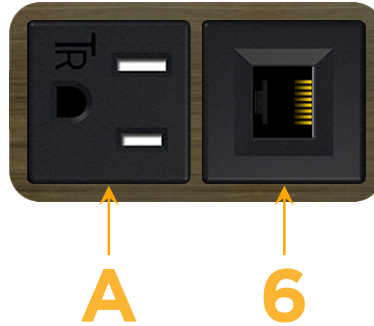

M-POWER-2T

AC POWER & DATA CONNECTIVITY SOLUTION

M-POWER-2T-A6-APAB

Distributed by

Mormax Company, Inc.

8 Westchester Plaza

Elmsford, NY 10523

914-699-0101

sales@mormax.com

mormax.com

Metro Light & Power's line of power & data solutions offers sophisticated design elements combined with greater ease of installation. Streamlined and low-profile, enhanced by side-exiting cords, our outlets advance the industry with their cutting edge look and feel. We believe flexibility is key, and we provide a variety of mounting options, including the ability to mount in limited spaces. Our outlets are available in many finishes and configurations, in addition to a custom color and finish capability for our clients.

Bezel Finish: **SPECIAL ANTIQUE BRONZE (ABS)**

Custom Finishes Available M-POWER-2T-A6-APAB

Features:

Module/Port Options:

- **A** Tamper Resistant AC Receptacle
- **E** USB-A & USB-C (20W)
- **M** Double USB-A (Fast Charging Ports - 18W)
- **H** HDMI
- **6** CAT 6
- **12** RJ 12
- **X** Switched AC
- **Y** 3-Way Switch (Low Voltage)
- **V** USB-C (45W High Speed Charging Port)
- **S** USB-C (25W High Speed Charging Port)
- **R** Switched AC (Rocker Switch)
- **D** Dimmer Switch

Plug:

Supplied with Low Profile Flat 45° Angle 120 VAC Plug

Optional Standard Straight 120 VAC Plug

Optional Straight 120 VAC Pass-through Plug

- CLEAN, COMPACT DESIGN
- STREAMLINED
- LOW PROFILE
- SIDE-EXITING CORDS
- PLUG & PLAY
- 6' AC CORD & PLUG (FLAT PLUG STANDARD)
- CUSTOMIZABLE CONFIGURATIONS AND FINISHES
- UL LISTED FOR MOUNTING IN FURNITURE
- 15A