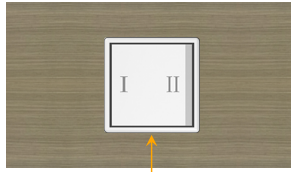

Trim Plate Finish: **ANTIQUED ARCHITECTURAL BRONZE (ABS)**

Custom Finishes Available

M-POWER-1TW-Y-BZ5AATP(2)

Y