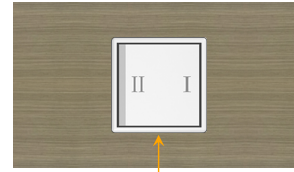

Y

Features:

Module/Port Options:

- A Tamper Resistant AC Receptacle
- E USB-A & USB-C (20W)
- M Double USB-A (Fast Charging Ports - 18W)
- H HDMI
- 6 CAT 6
- 12 RJ 12
- X Switched AC
- Y 3-Way Switch (Low Voltage)
- V USB-C (45W High Speed Charging Port)
- S USB-C (25W High Speed Charging Port)
- R Switched AC (Rocker Switch)
- D Dimmer Switch

Plug:

Supplied with Low Profile Flat 45° Angle 120 VAC Plug

Optional Standard Straight 120 VAC Plug

Optional Straight 120 VAC Pass-through Plug

- CLEAN, COMPACT DESIGN
- STREAMLINED
- LOW PROFILE
- SIDE-EXITING CORDS
- PLUG & PLAY
- 6' AC CORD & PLUG (FLAT PLUG STANDARD)
- CUSTOMIZABLE CONFIGURATIONS AND FINISHES
- UL LISTED FOR MOUNTING IN FURNITURE
- 15A

UL LISTED AND APPROVED FOR USE ONLY WITH METRO LIGHT & POWER'S UL LISTED LEDS & CLASS 2 UL LISTED LED DRIVERS