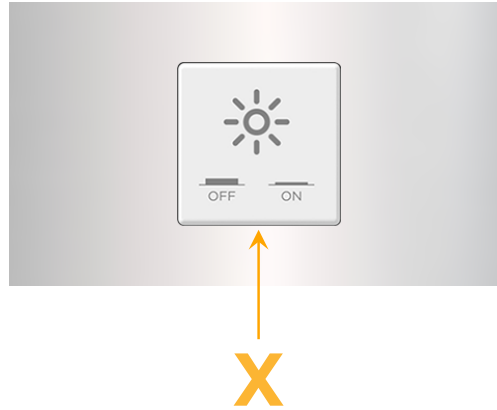

Trim Plate Finish: **CHROME (ABS)**

Custom Finishes Available

M-POWER-1TW-X-CRATP

Features:

**Module/Port Options:**

- A** Tamper Resistant AC Receptacle
- E** USB-A & USB-C (20W)
- M** Double USB-A (Fast Charging Ports - 18W)
- H** HDMI
- 6** CAT 6
- 12** RJ 12
- X** Switched AC
- Y** 3-Way Switch (Low Voltage)
- V** USB-C (45W High Speed Charging Port)
- S** USB-C (25W High Speed Charging Port)
- R** Switched AC (Rocker Switch)
- D** Dimmer Switch