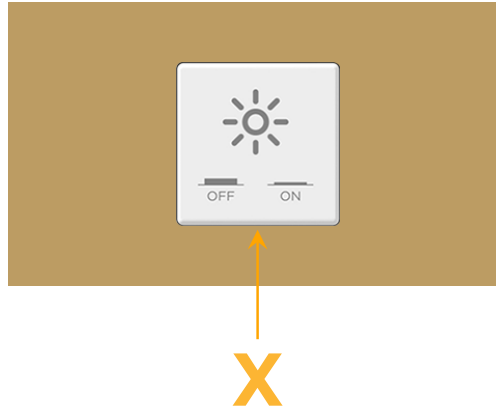

Trim Plate Finish: **BRASS (ABS)**

Custom Finishes Available

M-POWER-1TW-X-BRATP

Features:

Module/Port Options:

- A** Tamper Resistant AC Receptacle
- E** USB-A & USB-C (20W)
- M** Double USB-A (Fast Charging Ports - 18W)
- H** HDMI
- 6** CAT 6
- 12** RJ 12
- X** Switched AC
- Y** 3-Way Switch (Low Voltage)
- V** USB-C (45W High Speed Charging Port)
- S** USB-C (25W High Speed Charging Port)
- R** Switched AC (Rocker Switch)
- D** Dimmer Switch