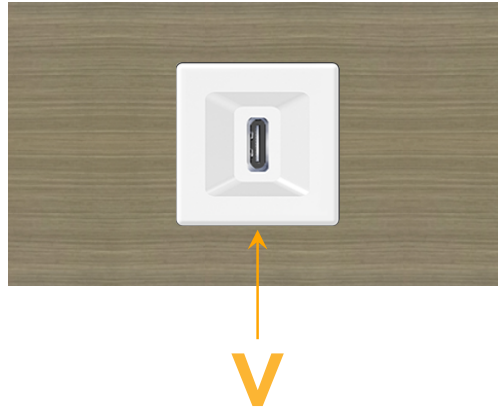

M-POWER-1T

AC POWER & DATA CONNECTIVITY SOLUTION

M-POWER-1TW-V-BZ5AATP

Distributed by

Mormax Company, Inc.

8 Westchester Plaza

Elmsford, NY 10523

914-699-0101

sales@mormax.com

mormax.com

Metro Light & Power's line of power & data solutions offers sophisticated design elements combined with greater ease of installation. Streamlined and low-profile, enhanced by side-exiting cords, our outlets advance the industry with their cutting edge look and feel. We believe flexibility is key, and we provide a variety of mounting options, including the ability to mount in limited spaces. Our outlets are available in many finishes and configurations, in addition to a custom color and finish capability for our clients.

Trim Plate Finish: **ANTIQUED ARCHITECTURAL BRONZE (ABS)**

Custom Finishes Available

M-POWER-1TW-V-BZ5AATP

Features:

Module/Port Options:

- **A** Tamper Resistant AC Receptacle
- **E** USB-A & USB-C (20W)
- **M** Double USB-A (Fast Charging Ports - 18W)
- **H** HDMI
- **6** CAT 6
- **12** RJ 12
- **X** Switched AC
- **Y** 3-Way Switch (Low Voltage)
- **V** USB-C (45W High Speed Charging Port)
- **S** USB-C (25W High Speed Charging Port)
- **R** Switched AC (Rocker Switch)
- **D** Dimmer Switch

Plug:

Supplied with Low Profile Flat 45° Angle 120 VAC Plug

Optional Standard Straight 120 VAC Plug

Optional Straight 120 VAC Pass-through Plug

- CLEAN, COMPACT DESIGN
- STREAMLINED
- LOW PROFILE
- SIDE-EXITING CORDS
- PLUG & PLAY
- 6' AC CORD & PLUG (FLAT PLUG STANDARD)
- CUSTOMIZABLE CONFIGURATIONS AND FINISHES
- UL LISTED FOR MOUNTING IN FURNITURE
- 15A