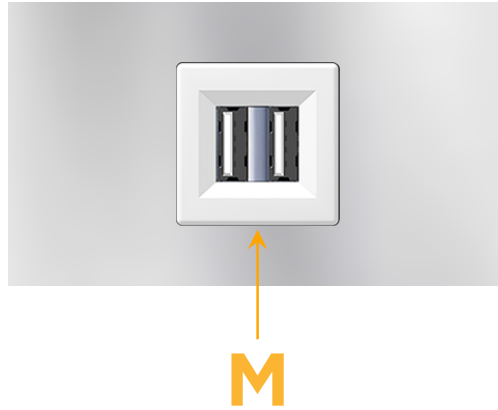

M-POWER-1T

AC POWER & DATA CONNECTIVITY SOLUTION

M-POWER-1TW-M-SS8TP

Distributed by

Mormax Company, Inc.

8 Westchester Plaza

Elmsford, NY 10523

914-699-0101

sales@mormax.com

mormax.com

Metro Light & Power's line of power & data solutions offers sophisticated design elements combined with greater ease of installation. Streamlined and low-profile, enhanced by side-exiting cords, our outlets advance the industry with their cutting edge look and feel. We believe flexibility is key, and we provide a variety of mounting options, including the ability to mount in limited spaces. Our outlets are available in many finishes and configurations, in addition to a custom color and finish capability for our clients.

Trim Plate Finish: **STAINLESS STEEL MIRROR FINISH**

Custom Finishes Available

M-POWER-1TW-M-SS8TP

Features:

Module/Port Options:

- **A** Tamper Resistant AC Receptacle
- **E** USB-A & USB-C (20W)
- **M** Double USB-A (Fast Charging Ports - 18W)
- **H** HDMI
- **6** CAT 6
- **12** RJ 12
- **X** Switched AC
- **Y** 3-Way Switch (Low Voltage)
- **V** USB-C (45W High Speed Charging Port)
- **S** USB-C (25W High Speed Charging Port)
- **R** Switched AC (Rocker Switch)
- **D** Dimmer Switch

Plug:

Supplied with Low Profile Flat 45° Angle 120 VAC Plug

Optional Standard Straight 120 VAC Plug

Optional Straight 120 VAC Pass-through Plug

- CLEAN, COMPACT DESIGN
- STREAMLINED
- LOW PROFILE
- SIDE-EXITING CORDS
- PLUG & PLAY
- 6' AC CORD & PLUG (FLAT PLUG STANDARD)
- CUSTOMIZABLE CONFIGURATIONS AND FINISHES
- UL LISTED FOR MOUNTING IN FURNITURE
- 15A