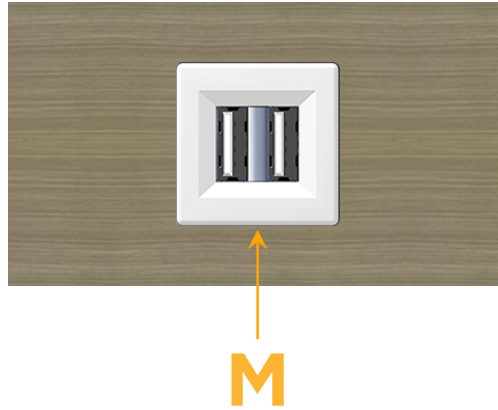

M-POWER-1T

AC POWER & DATA CONNECTIVITY SOLUTION

M-POWER-1TW-M-BZ5AATP

Distributed by

Mormax Company, Inc.

8 Westchester Plaza

Elmsford, NY 10523

914-699-0101

sales@mormax.com

mormax.com

Metro Light & Power's line of power & data solutions offers sophisticated design elements combined with greater ease of installation. Streamlined and low-profile, enhanced by side-exiting cords, our outlets advance the industry with their cutting edge look and feel. We believe flexibility is key, and we provide a variety of mounting options, including the ability to mount in limited spaces. Our outlets are available in many finishes and configurations, in addition to a custom color and finish capability for our clients.

Trim Plate Finish: **ANTIQUED ARCHITECTURAL BRONZE (ABS)**

Custom Finishes Available

M-POWER-1TW-M-BZ5AATP

Features:

Module/Port Options:

- **A** Tamper Resistant AC Receptacle
- **E** USB-A & USB-C (20W)
- **M** Double USB-A (Fast Charging Ports - 18W)
- **H** HDMI
- **6** CAT 6
- **12** RJ 12
- **X** Switched AC
- **Y** 3-Way Switch (Low Voltage)
- **V** USB-C (45W High Speed Charging Port)
- **S** USB-C (25W High Speed Charging Port)
- **R** Switched AC (Rocker Switch)
- **D** Dimmer Switch

Plug:

Supplied with Low Profile Flat 45° Angle 120 VAC Plug

Optional Standard Straight 120 VAC Plug

Optional Straight 120 VAC Pass-through Plug

- CLEAN, COMPACT DESIGN
- STREAMLINED
- LOW PROFILE
- SIDE-EXITING CORDS
- PLUG & PLAY
- 6' AC CORD & PLUG (FLAT PLUG STANDARD)
- CUSTOMIZABLE CONFIGURATIONS AND FINISHES
- UL LISTED FOR MOUNTING IN FURNITURE
- 15A