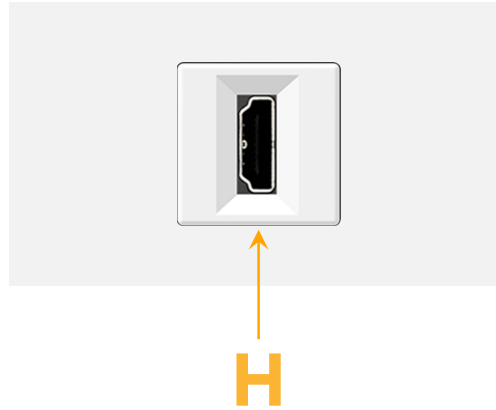

M-POWER-1T

AC POWER & DATA CONNECTIVITY SOLUTION

M-POWER-1TW-H-WATP

Distributed by

Mormax Company, Inc.

8 Westchester Plaza

Elmsford, NY 10523

914-699-0101

sales@mormax.com

mormax.com

Metro Light & Power's line of power & data solutions offers sophisticated design elements combined with greater ease of installation. Streamlined and low-profile, enhanced by side-exiting cords, our outlets advance the industry with their cutting edge look and feel. We believe flexibility is key, and we provide a variety of mounting options, including the ability to mount in limited spaces. Our outlets are available in many finishes and configurations, in addition to a custom color and finish capability for our clients.

Trim Plate Finish: **WHITE (ABS)**

Custom Finishes Available

M-POWER-1TW-H-WATP

Features:

Module/Port Options:

- **A** Tamper Resistant AC Receptacle
- **E** USB-A & USB-C (20W)
- **M** Double USB-A (Fast Charging Ports - 18W)
- **H** HDMI
- **6** CAT 6
- **12** RJ 12
- **X** Switched AC
- **Y** 3-Way Switch (Low Voltage)
- **V** USB-C (45W High Speed Charging Port)
- **S** USB-C (25W High Speed Charging Port)
- **R** Switched AC (Rocker Switch)
- **D** Dimmer Switch

Plug:

Supplied with Low Profile Flat 45° Angle 120 VAC Plug

Optional Standard Straight 120 VAC Plug

Optional Straight 120 VAC Pass-through Plug

- CLEAN, COMPACT DESIGN
- STREAMLINED
- LOW PROFILE
- SIDE-EXITING CORDS
- PLUG & PLAY
- 6' AC CORD & PLUG (FLAT PLUG STANDARD)
- CUSTOMIZABLE CONFIGURATIONS AND FINISHES
- UL LISTED FOR MOUNTING IN FURNITURE
- 15A