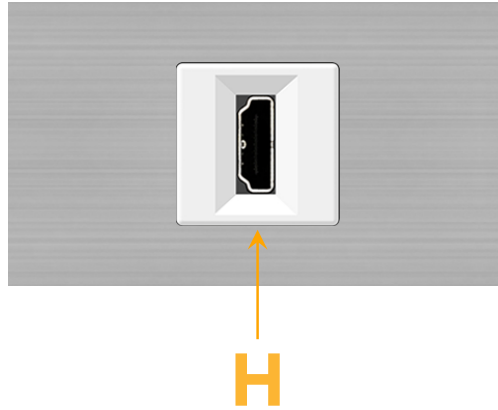

M-POWER-1T

AC POWER & DATA CONNECTIVITY SOLUTION

M-POWER-1TW-H-SS4TP

Distributed by

Mormax Company, Inc.

8 Westchester Plaza

Elmsford, NY 10523

914-699-0101

sales@mormax.com

mormax.com

Metro Light & Power's line of power & data solutions offers sophisticated design elements combined with greater ease of installation. Streamlined and low-profile, enhanced by side-exiting cords, our outlets advance the industry with their cutting edge look and feel. We believe flexibility is key, and we provide a variety of mounting options, including the ability to mount in limited spaces. Our outlets are available in many finishes and configurations, in addition to a custom color and finish capability for our clients.

Trim Plate Finish: **STAINLESS STEEL BRUSHED**

Custom Finishes Available

M-POWER-1TW-H-SS4TP

Features:

Module/Port Options:

- **A** Tamper Resistant AC Receptacle
- **E** USB-A & USB-C (20W)
- **M** Double USB-A (Fast Charging Ports - 18W)
- **H** HDMI
- **6** CAT 6
- **12** RJ 12
- **X** Switched AC
- **Y** 3-Way Switch (Low Voltage)
- **V** USB-C (45W High Speed Charging Port)
- **S** USB-C (25W High Speed Charging Port)
- **R** Switched AC (Rocker Switch)
- **D** Dimmer Switch

Plug:

Supplied with Low Profile Flat 45° Angle 120 VAC Plug

Optional Standard Straight 120 VAC Plug

Optional Straight 120 VAC Pass-through Plug

- CLEAN, COMPACT DESIGN
- STREAMLINED
- LOW PROFILE
- SIDE-EXITING CORDS
- PLUG & PLAY
- 6' AC CORD & PLUG (FLAT PLUG STANDARD)
- CUSTOMIZABLE CONFIGURATIONS AND FINISHES
- UL LISTED FOR MOUNTING IN FURNITURE
- 15A