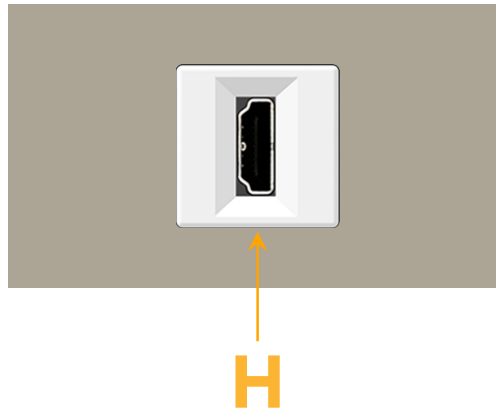

Trim Plate Finish: **SATIN NICKEL (ABS)**

Custom Finishes Available

M-POWER-1TW-H-SATP

Features:

Module/Port Options:

- A** Tamper Resistant AC Receptacle
- E** USB-A & USB-C (20W)
- M** Double USB-A (Fast Charging Ports - 18W)
- H** HDMI
- 6** CAT 6
- 12** RJ 12
- X** Switched AC
- Y** 3-Way Switch (Low Voltage)
- V** USB-C (45W High Speed Charging Port)
- S** USB-C (25W High Speed Charging Port)
- R** Switched AC (Rocker Switch)
- D** Dimmer Switch

Plug:

Supplied with Low Profile Flat 45° Angle 120 VAC Plug

Optional Standard Straight 120 VAC Plug

Optional Straight 120 VAC Pass-through Plug

- CLEAN, COMPACT DESIGN
- STREAMLINED
- LOW PROFILE
- SIDE-EXITING CORDS
- PLUG & PLAY
- 6' AC CORD & PLUG (FLAT PLUG STANDARD)
- CUSTOMIZABLE CONFIGURATIONS AND FINISHES
- UL LISTED FOR MOUNTING IN FURNITURE
- 15A