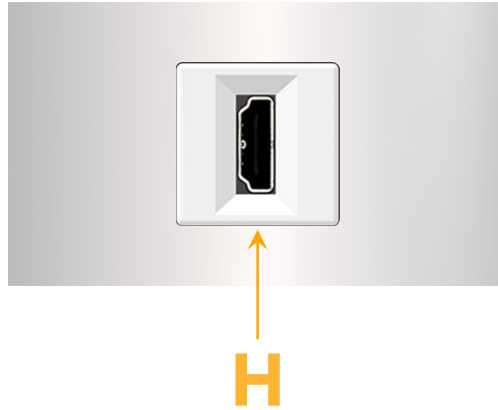

Trim Plate Finish: **CHROME (ABS)**

Custom Finishes Available

M-POWER-1TW-H-CRATP

Features:

Module/Port Options:

- A** Tamper Resistant AC Receptacle
- E** USB-A & USB-C (20W)
- M** Double USB-A (Fast Charging Ports - 18W)
- H** HDMI
- 6** CAT 6
- 12** RJ 12
- X** Switched AC
- Y** 3-Way Switch (Low Voltage)
- V** USB-C (45W High Speed Charging Port)
- S** USB-C (25W High Speed Charging Port)
- R** Switched AC (Rocker Switch)
- D** Dimmer Switch

Plug:

Supplied with Low Profile Flat 45° Angle 120 VAC Plug

Optional Standard Straight 120 VAC Plug

Optional Straight 120 VAC Pass-through Plug

- CLEAN, COMPACT DESIGN
- STREAMLINED
- LOW PROFILE
- SIDE-EXITING CORDS
- PLUG & PLAY
- 6' AC CORD & PLUG (FLAT PLUG STANDARD)
- CUSTOMIZABLE CONFIGURATIONS AND FINISHES
- UL LISTED FOR MOUNTING IN FURNITURE
- 15A