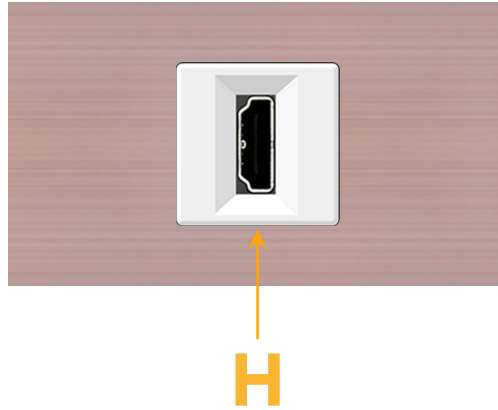

Trim Plate Finish: **CHAMPAGNE (ABS)**

Custom Finishes Available

M-POWER-1TW-H-CHATP

Features:

Module/Port Options:

- A** Tamper Resistant AC Receptacle
- E** USB-A & USB-C (20W)
- M** Double USB-A (Fast Charging Ports - 18W)
- H** HDMI
- 6** CAT 6
- 12** RJ 12
- X** Switched AC
- Y** 3-Way Switch (Low Voltage)
- V** USB-C (45W High Speed Charging Port)
- S** USB-C (25W High Speed Charging Port)
- R** Switched AC (Rocker Switch)
- D** Dimmer Switch

Plug:

Supplied with Low Profile Flat 45° Angle 120 VAC Plug

Optional Standard Straight 120 VAC Plug

Optional Straight 120 VAC Pass-through Plug

- CLEAN, COMPACT DESIGN
- STREAMLINED
- LOW PROFILE
- SIDE-EXITING CORDS
- PLUG & PLAY
- 6' AC CORD & PLUG (FLAT PLUG STANDARD)
- CUSTOMIZABLE CONFIGURATIONS AND FINISHES
- UL LISTED FOR MOUNTING IN FURNITURE
- 15A