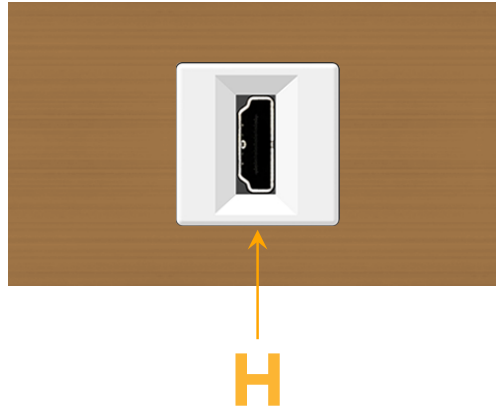

M-POWER-1T

AC POWER & DATA CONNECTIVITY SOLUTION

M-POWER-1TW-H-BZ4TP

Distributed by

Mormax Company, Inc.

8 Westchester Plaza

Elmsford, NY 10523

914-699-0101

sales@mormax.com

mormax.com

Metro Light & Power's line of power & data solutions offers sophisticated design elements combined with greater ease of installation. Streamlined and low-profile, enhanced by side-exiting cords, our outlets advance the industry with their cutting edge look and feel. We believe flexibility is key, and we provide a variety of mounting options, including the ability to mount in limited spaces. Our outlets are available in many finishes and configurations, in addition to a custom color and finish capability for our clients.

Trim Plate Finish: **SOLID BRONZE BRUSHED**

Custom Finishes Available

M-POWER-1TW-H-BZ4TP

Features:

Module/Port Options:

- **A** Tamper Resistant AC Receptacle
- **E** USB-A & USB-C (20W)
- **M** Double USB-A (Fast Charging Ports - 18W)
- **H** HDMI
- **6** CAT 6
- **12** RJ 12
- **X** Switched AC
- **Y** 3-Way Switch (Low Voltage)
- **V** USB-C (45W High Speed Charging Port)
- **S** USB-C (25W High Speed Charging Port)
- **R** Switched AC (Rocker Switch)
- **D** Dimmer Switch

Plug:

Supplied with Low Profile Flat 45° Angle 120 VAC Plug

Optional Standard Straight 120 VAC Plug

Optional Straight 120 VAC Pass-through Plug

- CLEAN, COMPACT DESIGN
- STREAMLINED
- LOW PROFILE
- SIDE-EXITING CORDS
- PLUG & PLAY
- 6' AC CORD & PLUG (FLAT PLUG STANDARD)
- CUSTOMIZABLE CONFIGURATIONS AND FINISHES
- UL LISTED FOR MOUNTING IN FURNITURE
- 15A