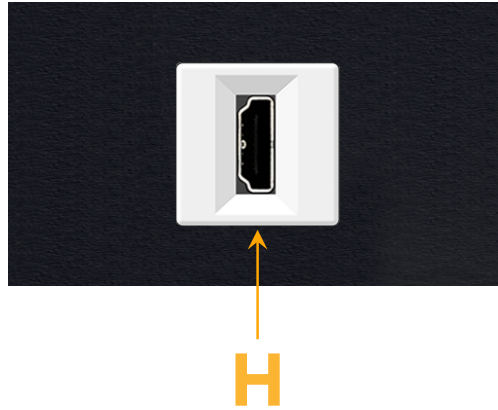

Trim Plate Finish: **BLACK (STEEL)**

Custom Finishes Available

M-POWER-1TW-H-BTP

Features:

**Module/Port Options:**

- A** Tamper Resistant AC Receptacle
- E** USB-A & USB-C (20W)
- M** Double USB-A (Fast Charging Ports - 18W)
- H** HDMI
- 6** CAT 6
- 12** RJ 12
- X** Switched AC
- Y** 3-Way Switch (Low Voltage)
- V** USB-C (45W High Speed Charging Port)
- S** USB-C (25W High Speed Charging Port)
- R** Switched AC (Rocker Switch)
- D** Dimmer Switch

**Plug:**

Supplied with Low Profile Flat 45° Angle 120 VAC Plug

Optional Standard Straight 120 VAC Plug

Optional Straight 120 VAC Pass-through Plug

- CLEAN, COMPACT DESIGN
- STREAMLINED
- LOW PROFILE
- SIDE-EXITING CORDS
- PLUG & PLAY
- 6' AC CORD & PLUG (FLAT PLUG STANDARD)
- CUSTOMIZABLE CONFIGURATIONS AND FINISHES
- UL LISTED FOR MOUNTING IN FURNITURE
- 15A