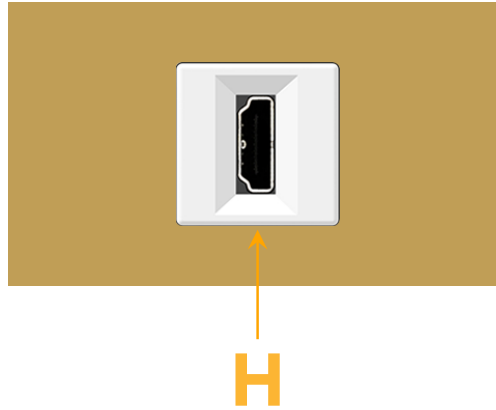

M-POWER-1T

AC POWER & DATA CONNECTIVITY SOLUTION

M-POWER-1TW-H-BRTP

Distributed by

Mormax Company, Inc.

8 Westchester Plaza

Elmsford, NY 10523

914-699-0101

sales@mormax.com

mormax.com

Metro Light & Power's line of power & data solutions offers sophisticated design elements combined with greater ease of installation. Streamlined and low-profile, enhanced by side-exiting cords, our outlets advance the industry with their cutting edge look and feel. We believe flexibility is key, and we provide a variety of mounting options, including the ability to mount in limited spaces. Our outlets are available in many finishes and configurations, in addition to a custom color and finish capability for our clients.

Trim Plate Finish: **SOLID BRASS**

Custom Finishes Available

M-POWER-1TW-H-BRTP

Features:

Module/Port Options:

- **A** Tamper Resistant AC Receptacle
- **E** USB-A & USB-C (20W)
- **M** Double USB-A (Fast Charging Ports - 18W)
- **H** HDMI
- **6** CAT 6
- **12** RJ 12
- **X** Switched AC
- **Y** 3-Way Switch (Low Voltage)
- **V** USB-C (45W High Speed Charging Port)
- **S** USB-C (25W High Speed Charging Port)
- **R** Switched AC (Rocker Switch)
- **D** Dimmer Switch

Plug:

Supplied with Low Profile Flat 45° Angle 120 VAC Plug

Optional Standard Straight 120 VAC Plug

Optional Straight 120 VAC Pass-through Plug

- CLEAN, COMPACT DESIGN
- STREAMLINED
- LOW PROFILE
- SIDE-EXITING CORDS
- PLUG & PLAY
- 6' AC CORD & PLUG (FLAT PLUG STANDARD)
- CUSTOMIZABLE CONFIGURATIONS AND FINISHES
- UL LISTED FOR MOUNTING IN FURNITURE
- 15A