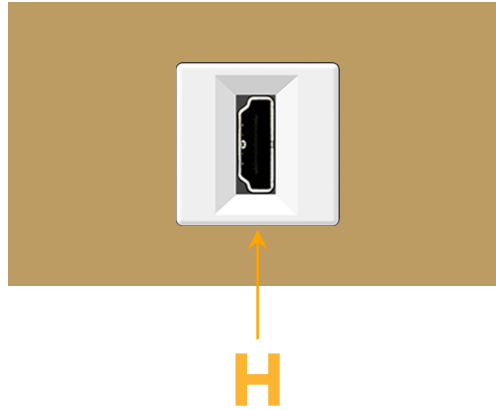

M-POWER-1T

AC POWER & DATA CONNECTIVITY SOLUTION

M-POWER-1TW-H-BRATP

Distributed by

Mormax Company, Inc.

8 Westchester Plaza

Elmsford, NY 10523

914-699-0101

sales@mormax.com

mormax.com

Metro Light & Power's line of power & data solutions offers sophisticated design elements combined with greater ease of installation. Streamlined and low-profile, enhanced by side-exiting cords, our outlets advance the industry with their cutting edge look and feel. We believe flexibility is key, and we provide a variety of mounting options, including the ability to mount in limited spaces. Our outlets are available in many finishes and configurations, in addition to a custom color and finish capability for our clients.

Trim Plate Finish: **BRASS (ABS)**

Custom Finishes Available

M-POWER-1TW-H-BRATP

Features:

Module/Port Options:

- **A** Tamper Resistant AC Receptacle
- **E** USB-A & USB-C (20W)
- **M** Double USB-A (Fast Charging Ports - 18W)
- **H** HDMI
- **6** CAT 6
- **12** RJ 12
- **X** Switched AC
- **Y** 3-Way Switch (Low Voltage)
- **V** USB-C (45W High Speed Charging Port)
- **S** USB-C (25W High Speed Charging Port)
- **R** Switched AC (Rocker Switch)
- **D** Dimmer Switch

Plug:

Supplied with Low Profile Flat 45° Angle 120 VAC Plug

Optional Standard Straight 120 VAC Plug

Optional Straight 120 VAC Pass-through Plug

- CLEAN, COMPACT DESIGN
- STREAMLINED
- LOW PROFILE
- SIDE-EXITING CORDS
- PLUG & PLAY
- 6' AC CORD & PLUG (FLAT PLUG STANDARD)
- CUSTOMIZABLE CONFIGURATIONS AND FINISHES
- UL LISTED FOR MOUNTING IN FURNITURE
- 15A