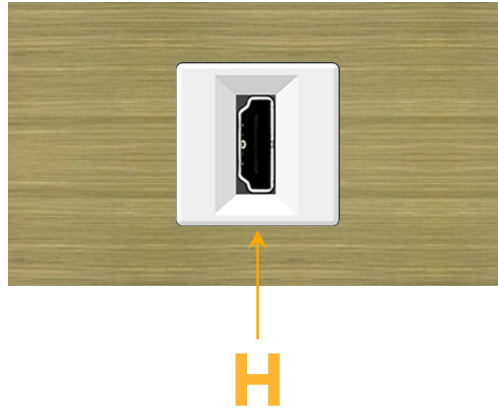

M-POWER-1T

AC POWER & DATA CONNECTIVITY SOLUTION

M-POWER-1TW-H-BRAATP

Distributed by

Mormax Company, Inc.

8 Westchester Plaza

Elmsford, NY 10523

914-699-0101

sales@mormax.com

mormax.com

Metro Light & Power's line of power & data solutions offers sophisticated design elements combined with greater ease of installation. Streamlined and low-profile, enhanced by side-exiting cords, our outlets advance the industry with their cutting edge look and feel. We believe flexibility is key, and we provide a variety of mounting options, including the ability to mount in limited spaces. Our outlets are available in many finishes and configurations, in addition to a custom color and finish capability for our clients.

Trim Plate Finish: **BRASS ANTIQUED (ABS)**

Custom Finishes Available

M-POWER-1TW-H-BRAATP

Features:

Module/Port Options:

- **A** Tamper Resistant AC Receptacle
- **E** USB-A & USB-C (20W)
- **M** Double USB-A (Fast Charging Ports - 18W)
- **H** HDMI
- **6** CAT 6
- **12** RJ 12
- **X** Switched AC
- **Y** 3-Way Switch (Low Voltage)
- **V** USB-C (45W High Speed Charging Port)
- **S** USB-C (25W High Speed Charging Port)
- **R** Switched AC (Rocker Switch)
- **D** Dimmer Switch

Plug:

Supplied with Low Profile Flat 45° Angle 120 VAC Plug

Optional Standard Straight 120 VAC Plug

Optional Straight 120 VAC Pass-through Plug

- CLEAN, COMPACT DESIGN
- STREAMLINED
- LOW PROFILE
- SIDE-EXITING CORDS
- PLUG & PLAY
- 6' AC CORD & PLUG (FLAT PLUG STANDARD)
- CUSTOMIZABLE CONFIGURATIONS AND FINISHES
- UL LISTED FOR MOUNTING IN FURNITURE
- 15A