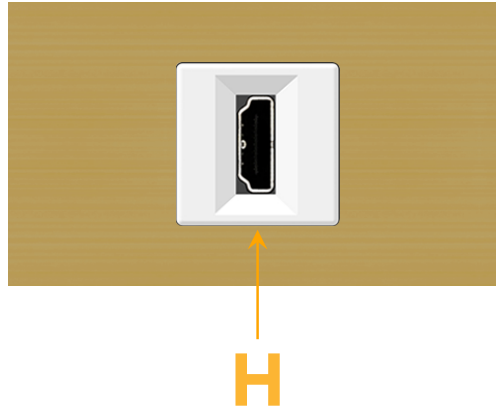

M-POWER-1T

AC POWER & DATA CONNECTIVITY SOLUTION

M-POWER-1TW-H-BR4TP

Distributed by

Mormax Company, Inc.

8 Westchester Plaza

Elmsford, NY 10523

914-699-0101

sales@mormax.com

mormax.com

Metro Light & Power's line of power & data solutions offers sophisticated design elements combined with greater ease of installation. Streamlined and low-profile, enhanced by side-exiting cords, our outlets advance the industry with their cutting edge look and feel. We believe flexibility is key, and we provide a variety of mounting options, including the ability to mount in limited spaces. Our outlets are available in many finishes and configurations, in addition to a custom color and finish capability for our clients.

Trim Plate Finish: **SOLID BRASS BRUSHED**

Custom Finishes Available

M-POWER-1TW-H-BR4TP

Features:

Module/Port Options:

- **A** Tamper Resistant AC Receptacle
- **E** USB-A & USB-C (20W)
- **M** Double USB-A (Fast Charging Ports - 18W)
- **H** HDMI
- **6** CAT 6
- **12** RJ 12
- **X** Switched AC
- **Y** 3-Way Switch (Low Voltage)
- **V** USB-C (45W High Speed Charging Port)
- **S** USB-C (25W High Speed Charging Port)
- **R** Switched AC (Rocker Switch)
- **D** Dimmer Switch

Plug:

Supplied with Low Profile Flat 45° Angle 120 VAC Plug

Optional Standard Straight 120 VAC Plug

Optional Straight 120 VAC Pass-through Plug

- CLEAN, COMPACT DESIGN
- STREAMLINED
- LOW PROFILE
- SIDE-EXITING CORDS
- PLUG & PLAY
- 6' AC CORD & PLUG (FLAT PLUG STANDARD)
- CUSTOMIZABLE CONFIGURATIONS AND FINISHES
- UL LISTED FOR MOUNTING IN FURNITURE
- 15A