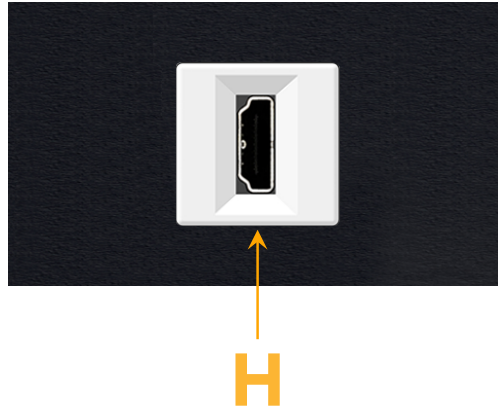

Trim Plate Finish: **BLACK (ABS)**

Custom Finishes Available

M-POWER-1TW-H-BATP

Features:

**Module/Port Options:**

- A** Tamper Resistant AC Receptacle
- E** USB-A & USB-C (20W)
- M** Double USB-A (Fast Charging Ports - 18W)
- H** HDMI
- 6** CAT 6
- 12** RJ 12
- X** Switched AC
- Y** 3-Way Switch (Low Voltage)
- V** USB-C (45W High Speed Charging Port)
- S** USB-C (25W High Speed Charging Port)
- R** Switched AC (Rocker Switch)
- D** Dimmer Switch

**Plug:**

Supplied with Low Profile Flat 45° Angle 120 VAC Plug

Optional Standard Straight 120 VAC Plug

Optional Straight 120 VAC Pass-through Plug

- CLEAN, COMPACT DESIGN
- STREAMLINED
- LOW PROFILE
- SIDE-EXITING CORDS
- PLUG & PLAY
- 6' AC CORD & PLUG (FLAT PLUG STANDARD)
- CUSTOMIZABLE CONFIGURATIONS AND FINISHES
- UL LISTED FOR MOUNTING IN FURNITURE
- 15A