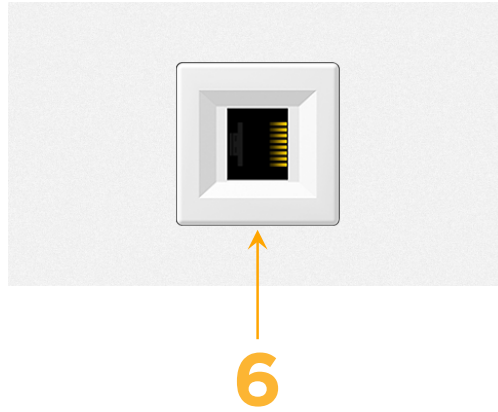

Trim Plate Finish: **WHITE (STEEL)**

Custom Finishes Available

M-POWER-1TW-6-WTP

Features:

Module/Port Options:

- A** Tamper Resistant AC Receptacle
- E** USB-A & USB-C (20W)
- M** Double USB-A (Fast Charging Ports - 18W)
- H** HDMI
- 6** CAT 6
- 12** RJ 12
- X** Switched AC
- Y** 3-Way Switch (Low Voltage)
- V** USB-C (45W High Speed Charging Port)
- S** USB-C (25W High Speed Charging Port)
- R** Switched AC (Rocker Switch)
- D** Dimmer Switch

Plug:

Supplied with Low Profile Flat 45° Angle 120 VAC Plug

Optional Standard Straight 120 VAC Plug

Optional Straight 120 VAC Pass-through Plug

- CLEAN, COMPACT DESIGN
- STREAMLINED
- LOW PROFILE
- SIDE-EXITING CORDS
- PLUG & PLAY
- 6' AC CORD & PLUG (FLAT PLUG STANDARD)
- CUSTOMIZABLE CONFIGURATIONS AND FINISHES
- UL LISTED FOR MOUNTING IN FURNITURE
- 15A