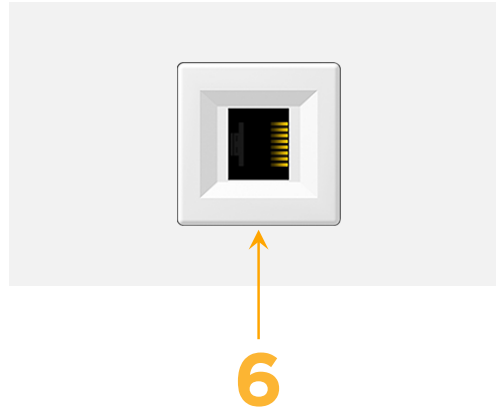

Trim Plate Finish: **WHITE (ABS)**

Custom Finishes Available

M-POWER-1TW-6-WATP

Features:

Module/Port Options:

- A** Tamper Resistant AC Receptacle
- E** USB-A & USB-C (20W)
- M** Double USB-A (Fast Charging Ports - 18W)
- H** HDMI
- 6** CAT 6
- 12** RJ 12
- X** Switched AC
- Y** 3-Way Switch (Low Voltage)
- V** USB-C (45W High Speed Charging Port)
- S** USB-C (25W High Speed Charging Port)
- R** Switched AC (Rocker Switch)
- D** Dimmer Switch

Plug:

Supplied with Low Profile Flat 45° Angle 120 VAC Plug

Optional Standard Straight 120 VAC Plug

Optional Straight 120 VAC Pass-through Plug

- CLEAN, COMPACT DESIGN
- STREAMLINED
- LOW PROFILE
- SIDE-EXITING CORDS
- PLUG & PLAY
- 6' AC CORD & PLUG (FLAT PLUG STANDARD)
- CUSTOMIZABLE CONFIGURATIONS AND FINISHES
- UL LISTED FOR MOUNTING IN FURNITURE
- 15A