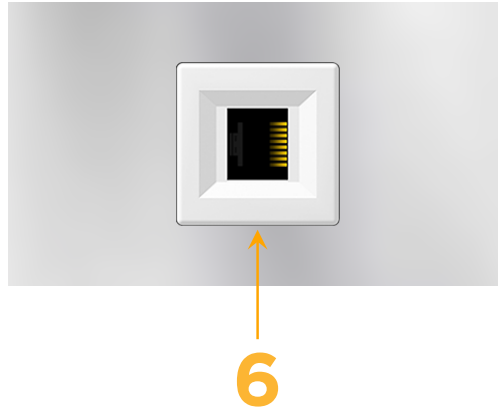

Trim Plate Finish: **STAINLESS STEEL MIRROR FINISH**

Custom Finishes Available

M-POWER-1TW-6-SS8TP

Features:

Module/Port Options:

- A** Tamper Resistant AC Receptacle
- E** USB-A & USB-C (20W)
- M** Double USB-A (Fast Charging Ports - 18W)
- H** HDMI
- 6** CAT 6
- 12** RJ 12
- X** Switched AC
- Y** 3-Way Switch (Low Voltage)
- V** USB-C (45W High Speed Charging Port)
- S** USB-C (25W High Speed Charging Port)
- R** Switched AC (Rocker Switch)
- D** Dimmer Switch

Plug:

Supplied with Low Profile Flat 45° Angle 120 VAC Plug

Optional Standard Straight 120 VAC Plug

Optional Straight 120 VAC Pass-through Plug

- CLEAN, COMPACT DESIGN
- STREAMLINED
- LOW PROFILE
- SIDE-EXITING CORDS
- PLUG & PLAY
- 6' AC CORD & PLUG (FLAT PLUG STANDARD)
- CUSTOMIZABLE CONFIGURATIONS AND FINISHES
- UL LISTED FOR MOUNTING IN FURNITURE
- 15A