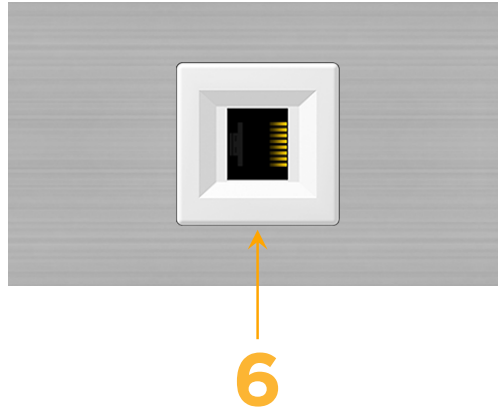

M-POWER-1T

AC POWER & DATA CONNECTIVITY SOLUTION

M-POWER-1TW-6-SS4TP

Distributed by

Mormax Company, Inc.

8 Westchester Plaza

Elmsford, NY 10523

914-699-0101

sales@mormax.com

mormax.com

Metro Light & Power's line of power & data solutions offers sophisticated design elements combined with greater ease of installation. Streamlined and low-profile, enhanced by side-exiting cords, our outlets advance the industry with their cutting edge look and feel. We believe flexibility is key, and we provide a variety of mounting options, including the ability to mount in limited spaces. Our outlets are available in many finishes and configurations, in addition to a custom color and finish capability for our clients.

Trim Plate Finish: **STAINLESS STEEL BRUSHED**

Custom Finishes Available

M-POWER-1TW-6-SS4TP

Features:

Module/Port Options:

- **A** Tamper Resistant AC Receptacle
- **E** USB-A & USB-C (20W)
- **M** Double USB-A (Fast Charging Ports - 18W)
- **H** HDMI
- **6** CAT 6
- **12** RJ 12
- **X** Switched AC
- **Y** 3-Way Switch (Low Voltage)
- **V** USB-C (45W High Speed Charging Port)
- **S** USB-C (25W High Speed Charging Port)
- **R** Switched AC (Rocker Switch)
- **D** Dimmer Switch

Plug:

Supplied with Low Profile Flat 45° Angle 120 VAC Plug

Optional Standard Straight 120 VAC Plug

Optional Straight 120 VAC Pass-through Plug

- CLEAN, COMPACT DESIGN
- STREAMLINED
- LOW PROFILE
- SIDE-EXITING CORDS
- PLUG & PLAY
- 6' AC CORD & PLUG (FLAT PLUG STANDARD)
- CUSTOMIZABLE CONFIGURATIONS AND FINISHES
- UL LISTED FOR MOUNTING IN FURNITURE
- 15A