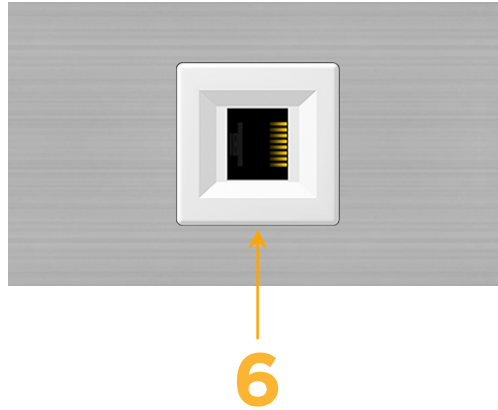

M-POWER-1T

AC POWER & DATA CONNECTIVITY SOLUTION

M-POWER-1TW-6-SS4ATP

Distributed by

Mormax Company, Inc.

8 Westchester Plaza

Elmsford, NY 10523

914-699-0101

sales@mormax.com

mormax.com

Metro Light & Power's line of power & data solutions offers sophisticated design elements combined with greater ease of installation. Streamlined and low-profile, enhanced by side-exiting cords, our outlets advance the industry with their cutting edge look and feel. We believe flexibility is key, and we provide a variety of mounting options, including the ability to mount in limited spaces. Our outlets are available in many finishes and configurations, in addition to a custom color and finish capability for our clients.

Trim Plate Finish: **BRUSHED STAINLESS (ABS)**

Custom Finishes Available

M-POWER-1TW-6-SS4ATP

Features:

Module/Port Options:

- **A** Tamper Resistant AC Receptacle
- **E** USB-A & USB-C (20W)
- **M** Double USB-A (Fast Charging Ports - 18W)
- **H** HDMI
- **6** CAT 6
- **12** RJ 12
- **X** Switched AC
- **Y** 3-Way Switch (Low Voltage)
- **V** USB-C (45W High Speed Charging Port)
- **S** USB-C (25W High Speed Charging Port)
- **R** Switched AC (Rocker Switch)
- **D** Dimmer Switch

Plug:

Supplied with Low Profile Flat 45° Angle 120 VAC Plug

Optional Standard Straight 120 VAC Plug

Optional Straight 120 VAC Pass-through Plug

- CLEAN, COMPACT DESIGN
- STREAMLINED
- LOW PROFILE
- SIDE-EXITING CORDS
- PLUG & PLAY
- 6' AC CORD & PLUG (FLAT PLUG STANDARD)
- CUSTOMIZABLE CONFIGURATIONS AND FINISHES
- UL LISTED FOR MOUNTING IN FURNITURE
- 15A