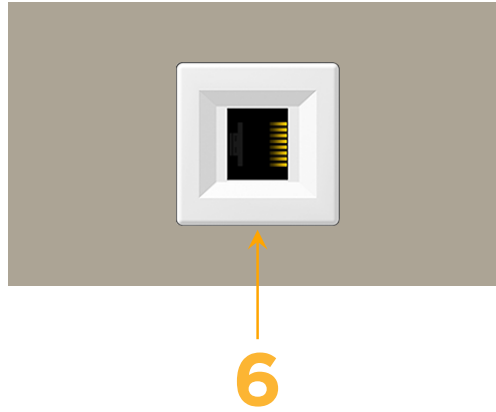

Trim Plate Finish: **SATIN NICKEL (ABS)**

Custom Finishes Available

M-POWER-1TW-6-SATP

Features:

Module/Port Options:

- A** Tamper Resistant AC Receptacle
- E** USB-A & USB-C (20W)
- M** Double USB-A (Fast Charging Ports - 18W)
- H** HDMI
- 6** CAT 6
- 12** RJ 12
- X** Switched AC
- Y** 3-Way Switch (Low Voltage)
- V** USB-C (45W High Speed Charging Port)
- S** USB-C (25W High Speed Charging Port)
- R** Switched AC (Rocker Switch)
- D** Dimmer Switch

Plug:

Supplied with Low Profile Flat 45° Angle 120 VAC Plug

Optional Standard Straight 120 VAC Plug

Optional Straight 120 VAC Pass-through Plug

- CLEAN, COMPACT DESIGN
- STREAMLINED
- LOW PROFILE
- SIDE-EXITING CORDS
- PLUG & PLAY
- 6' AC CORD & PLUG (FLAT PLUG STANDARD)
- CUSTOMIZABLE CONFIGURATIONS AND FINISHES
- UL LISTED FOR MOUNTING IN FURNITURE
- 15A