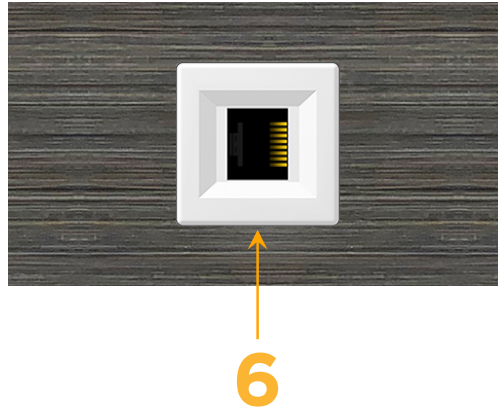

Trim Plate Finish: **GUNMETAL (ABS)**

Custom Finishes Available

M-POWER-1TW-6-S3ATP

Features:

Module/Port Options:

- A** Tamper Resistant AC Receptacle
- E** USB-A & USB-C (20W)
- M** Double USB-A (Fast Charging Ports - 18W)
- H** HDMI
- 6** CAT 6
- 12** RJ 12
- X** Switched AC
- Y** 3-Way Switch (Low Voltage)
- V** USB-C (45W High Speed Charging Port)
- S** USB-C (25W High Speed Charging Port)
- R** Switched AC (Rocker Switch)
- D** Dimmer Switch

Plug:

Supplied with Low Profile Flat 45° Angle 120 VAC Plug

Optional Standard Straight 120 VAC Plug

Optional Straight 120 VAC Pass-through Plug

- CLEAN, COMPACT DESIGN
- STREAMLINED
- LOW PROFILE
- SIDE-EXITING CORDS
- PLUG & PLAY
- 6' AC CORD & PLUG (FLAT PLUG STANDARD)
- CUSTOMIZABLE CONFIGURATIONS AND FINISHES
- UL LISTED FOR MOUNTING IN FURNITURE
- 15A