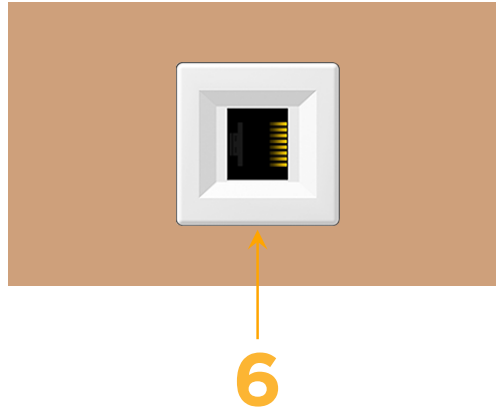

Trim Plate Finish: **COPPER (ABS)**

Custom Finishes Available

M-POWER-1TW-6-CUATP

Features:

Module/Port Options:

- A** Tamper Resistant AC Receptacle
- E** USB-A & USB-C (20W)
- M** Double USB-A (Fast Charging Ports - 18W)
- H** HDMI
- 6** CAT 6
- 12** RJ 12
- X** Switched AC
- Y** 3-Way Switch (Low Voltage)
- V** USB-C (45W High Speed Charging Port)
- S** USB-C (25W High Speed Charging Port)
- R** Switched AC (Rocker Switch)
- D** Dimmer Switch

Plug:

Supplied with Low Profile Flat 45° Angle 120 VAC Plug

Optional Standard Straight 120 VAC Plug

Optional Straight 120 VAC Pass-through Plug

- CLEAN, COMPACT DESIGN
- STREAMLINED
- LOW PROFILE
- SIDE-EXITING CORDS
- PLUG & PLAY
- 6' AC CORD & PLUG (FLAT PLUG STANDARD)
- CUSTOMIZABLE CONFIGURATIONS AND FINISHES
- UL LISTED FOR MOUNTING IN FURNITURE
- 15A