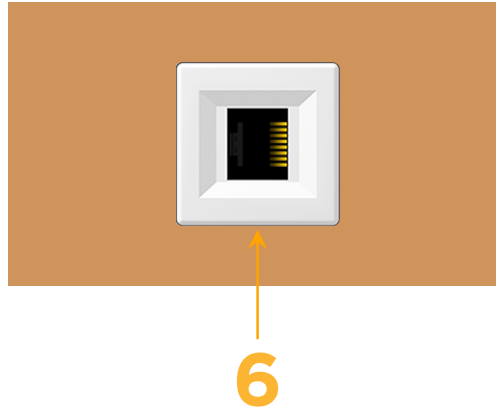

Trim Plate Finish: **SOLID COPPER**

Custom Finishes Available

M-POWER-1TW-6-CTP

Features:

Module/Port Options:

- A** Tamper Resistant AC Receptacle
- E** USB-A & USB-C (20W)
- M** Double USB-A (Fast Charging Ports - 18W)
- H** HDMI
- 6** CAT 6
- 12** RJ 12
- X** Switched AC
- Y** 3-Way Switch (Low Voltage)
- V** USB-C (45W High Speed Charging Port)
- S** USB-C (25W High Speed Charging Port)
- R** Switched AC (Rocker Switch)
- D** Dimmer Switch

Plug:

Supplied with Low Profile Flat 45° Angle 120 VAC Plug

Optional Standard Straight 120 VAC Plug

Optional Straight 120 VAC Pass-through Plug

- CLEAN, COMPACT DESIGN
- STREAMLINED
- LOW PROFILE
- SIDE-EXITING CORDS
- PLUG & PLAY
- 6' AC CORD & PLUG (FLAT PLUG STANDARD)
- CUSTOMIZABLE CONFIGURATIONS AND FINISHES
- UL LISTED FOR MOUNTING IN FURNITURE
- 15A