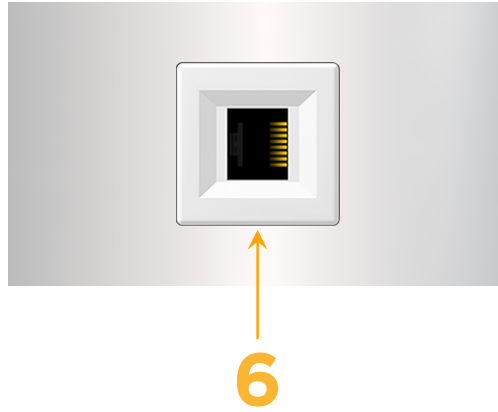

Trim Plate Finish: **CHROME (ABS)**

Custom Finishes Available

M-POWER-1TW-6-CRATP

Features:

Module/Port Options:

- A** Tamper Resistant AC Receptacle
- E** USB-A & USB-C (20W)
- M** Double USB-A (Fast Charging Ports - 18W)
- H** HDMI
- 6** CAT 6
- 12** RJ 12
- X** Switched AC
- Y** 3-Way Switch (Low Voltage)
- V** USB-C (45W High Speed Charging Port)
- S** USB-C (25W High Speed Charging Port)
- R** Switched AC (Rocker Switch)
- D** Dimmer Switch

Plug:

Supplied with Low Profile Flat 45° Angle 120 VAC Plug

Optional Standard Straight 120 VAC Plug

Optional Straight 120 VAC Pass-through Plug

- CLEAN, COMPACT DESIGN
- STREAMLINED
- LOW PROFILE
- SIDE-EXITING CORDS
- PLUG & PLAY
- 6' AC CORD & PLUG (FLAT PLUG STANDARD)
- CUSTOMIZABLE CONFIGURATIONS AND FINISHES
- UL LISTED FOR MOUNTING IN FURNITURE
- 15A