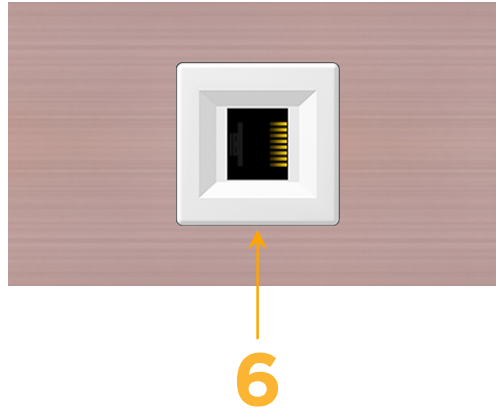

Trim Plate Finish: **CHAMPAGNE (ABS)**

Custom Finishes Available

M-POWER-1TW-6-CHATP

Features:

Module/Port Options:

- A** Tamper Resistant AC Receptacle
- E** USB-A & USB-C (20W)
- M** Double USB-A (Fast Charging Ports - 18W)
- H** HDMI
- 6** CAT 6
- 12** RJ 12
- X** Switched AC
- Y** 3-Way Switch (Low Voltage)
- V** USB-C (45W High Speed Charging Port)
- S** USB-C (25W High Speed Charging Port)
- R** Switched AC (Rocker Switch)
- D** Dimmer Switch

Plug:

Supplied with Low Profile Flat 45° Angle 120 VAC Plug

Optional Standard Straight 120 VAC Plug

Optional Straight 120 VAC Pass-through Plug

- CLEAN, COMPACT DESIGN
- STREAMLINED
- LOW PROFILE
- SIDE-EXITING CORDS
- PLUG & PLAY
- 6' AC CORD & PLUG (FLAT PLUG STANDARD)
- CUSTOMIZABLE CONFIGURATIONS AND FINISHES
- UL LISTED FOR MOUNTING IN FURNITURE
- 15A