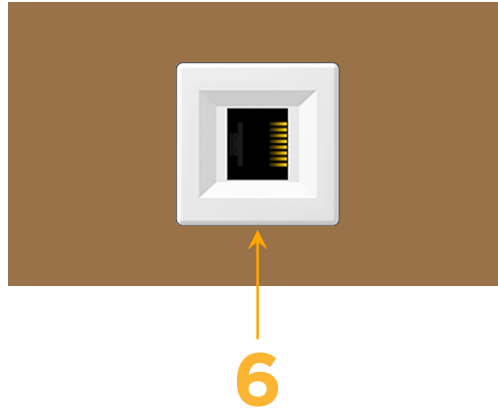

Trim Plate Finish: **SOLID BRONZE**

Custom Finishes Available

M-POWER-1TW-6-BZTP

Features:

Module/Port Options:

- A** Tamper Resistant AC Receptacle
- E** USB-A & USB-C (20W)
- M** Double USB-A (Fast Charging Ports - 18W)
- H** HDMI
- 6** CAT 6
- 12** RJ 12
- X** Switched AC
- Y** 3-Way Switch (Low Voltage)
- V** USB-C (45W High Speed Charging Port)
- S** USB-C (25W High Speed Charging Port)
- R** Switched AC (Rocker Switch)
- D** Dimmer Switch

Plug:

Supplied with Low Profile Flat 45° Angle 120 VAC Plug

Optional Standard Straight 120 VAC Plug

Optional Straight 120 VAC Pass-through Plug

- CLEAN, COMPACT DESIGN
- STREAMLINED
- LOW PROFILE
- SIDE-EXITING CORDS
- PLUG & PLAY
- 6' AC CORD & PLUG (FLAT PLUG STANDARD)
- CUSTOMIZABLE CONFIGURATIONS AND FINISHES
- UL LISTED FOR MOUNTING IN FURNITURE
- 15A