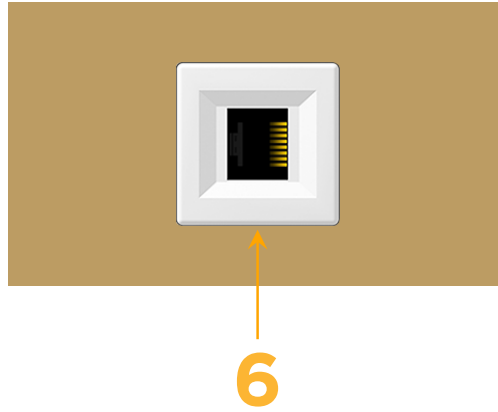

Trim Plate Finish: **STANDARD BRONZE (ABS)**

Custom Finishes Available

M-POWER-1TW-6-BZATP

Features:

Module/Port Options:

- A** Tamper Resistant AC Receptacle
- E** USB-A & USB-C (20W)
- M** Double USB-A (Fast Charging Ports - 18W)
- H** HDMI
- 6** CAT 6
- 12** RJ 12
- X** Switched AC
- Y** 3-Way Switch (Low Voltage)
- V** USB-C (45W High Speed Charging Port)
- S** USB-C (25W High Speed Charging Port)
- R** Switched AC (Rocker Switch)
- D** Dimmer Switch

Plug:

Supplied with Low Profile Flat 45° Angle 120 VAC Plug

Optional Standard Straight 120 VAC Plug

Optional Straight 120 VAC Pass-through Plug

- CLEAN, COMPACT DESIGN
- STREAMLINED
- LOW PROFILE
- SIDE-EXITING CORDS
- PLUG & PLAY
- 6' AC CORD & PLUG (FLAT PLUG STANDARD)
- CUSTOMIZABLE CONFIGURATIONS AND FINISHES
- UL LISTED FOR MOUNTING IN FURNITURE
- 15A