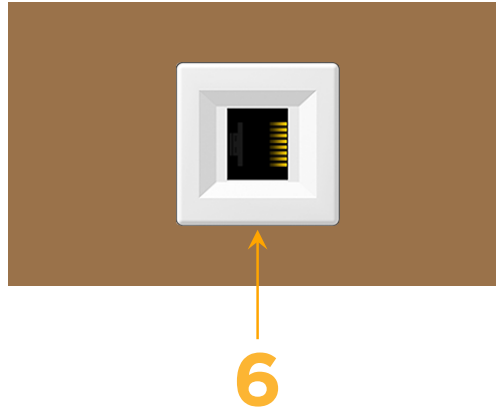

M-POWER-1T

AC POWER & DATA CONNECTIVITY SOLUTION

M-POWER-1TW-6-BZ5ATP

Distributed by

Mormax Company, Inc.

8 Westchester Plaza

Elmsford, NY 10523

914-699-0101

sales@mormax.com

mormax.com

Metro Light & Power's line of power & data solutions offers sophisticated design elements combined with greater ease of installation. Streamlined and low-profile, enhanced by side-exiting cords, our outlets advance the industry with their cutting edge look and feel. We believe flexibility is key, and we provide a variety of mounting options, including the ability to mount in limited spaces. Our outlets are available in many finishes and configurations, in addition to a custom color and finish capability for our clients.

Trim Plate Finish: **ARCHITECTURAL BRONZE (ABS)**

Custom Finishes Available

M-POWER-1TW-6-BZ5ATP

Features:

Module/Port Options:

- **A** Tamper Resistant AC Receptacle
- **E** USB-A & USB-C (20W)
- **M** Double USB-A (Fast Charging Ports - 18W)
- **H** HDMI
- **6** CAT 6
- **12** RJ 12
- **X** Switched AC
- **Y** 3-Way Switch (Low Voltage)
- **V** USB-C (45W High Speed Charging Port)
- **S** USB-C (25W High Speed Charging Port)
- **R** Switched AC (Rocker Switch)
- **D** Dimmer Switch

Plug:

Supplied with Low Profile Flat 45° Angle 120 VAC Plug

Optional Standard Straight 120 VAC Plug

Optional Straight 120 VAC Pass-through Plug

- CLEAN, COMPACT DESIGN
- STREAMLINED
- LOW PROFILE
- SIDE-EXITING CORDS
- PLUG & PLAY
- 6' AC CORD & PLUG (FLAT PLUG STANDARD)
- CUSTOMIZABLE CONFIGURATIONS AND FINISHES
- UL LISTED FOR MOUNTING IN FURNITURE
- 15A