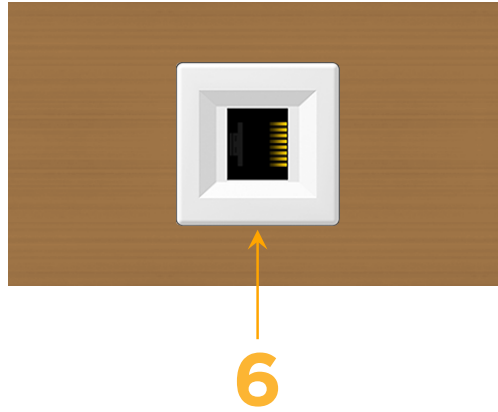

Trim Plate Finish: **SOLID BRONZE BRUSHED**

Custom Finishes Available

M-POWER-1TW-6-BZ4TP

Features:

Module/Port Options:

- A** Tamper Resistant AC Receptacle
- E** USB-A & USB-C (20W)
- M** Double USB-A (Fast Charging Ports - 18W)
- H** HDMI
- 6** CAT 6
- 12** RJ 12
- X** Switched AC
- Y** 3-Way Switch (Low Voltage)
- V** USB-C (45W High Speed Charging Port)
- S** USB-C (25W High Speed Charging Port)
- R** Switched AC (Rocker Switch)
- D** Dimmer Switch

Plug:

Supplied with Low Profile Flat 45° Angle 120 VAC Plug

Optional Standard Straight 120 VAC Plug

Optional Straight 120 VAC Pass-through Plug

- CLEAN, COMPACT DESIGN
- STREAMLINED
- LOW PROFILE
- SIDE-EXITING CORDS
- PLUG & PLAY
- 6' AC CORD & PLUG (FLAT PLUG STANDARD)
- CUSTOMIZABLE CONFIGURATIONS AND FINISHES
- UL LISTED FOR MOUNTING IN FURNITURE
- 15A