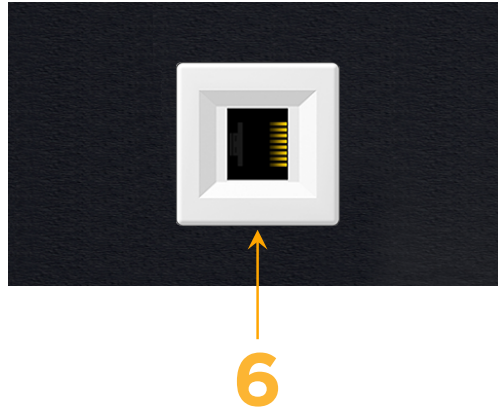

Trim Plate Finish: **BLACK (STEEL)**

Custom Finishes Available

M-POWER-1TW-6-BTP

Features:

Module/Port Options:

- A** Tamper Resistant AC Receptacle
- E** USB-A & USB-C (20W)
- M** Double USB-A (Fast Charging Ports - 18W)
- H** HDMI
- 6** CAT 6
- 12** RJ 12
- X** Switched AC
- Y** 3-Way Switch (Low Voltage)
- V** USB-C (45W High Speed Charging Port)
- S** USB-C (25W High Speed Charging Port)
- R** Switched AC (Rocker Switch)
- D** Dimmer Switch

Plug:

Supplied with Low Profile Flat 45° Angle 120 VAC Plug

Optional Standard Straight 120 VAC Plug

Optional Straight 120 VAC Pass-through Plug

- CLEAN, COMPACT DESIGN
- STREAMLINED
- LOW PROFILE
- SIDE-EXITING CORDS
- PLUG & PLAY
- 6' AC CORD & PLUG (FLAT PLUG STANDARD)
- CUSTOMIZABLE CONFIGURATIONS AND FINISHES
- UL LISTED FOR MOUNTING IN FURNITURE
- 15A