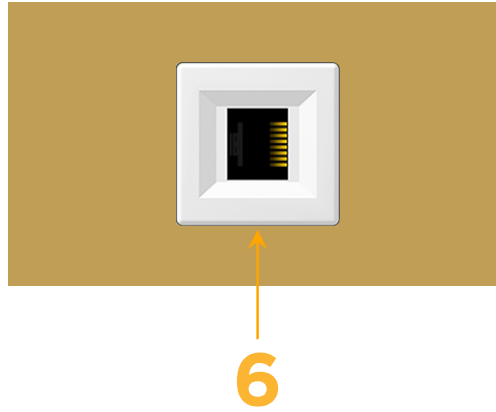

M-POWER-1T

AC POWER & DATA CONNECTIVITY SOLUTION

M-POWER-1TW-6-BRTP

Distributed by

Mormax Company, Inc.

8 Westchester Plaza

Elmsford, NY 10523

914-699-0101

sales@mormax.com

mormax.com

Metro Light & Power's line of power & data solutions offers sophisticated design elements combined with greater ease of installation. Streamlined and low-profile, enhanced by side-exiting cords, our outlets advance the industry with their cutting edge look and feel. We believe flexibility is key, and we provide a variety of mounting options, including the ability to mount in limited spaces. Our outlets are available in many finishes and configurations, in addition to a custom color and finish capability for our clients.

Trim Plate Finish: **SOLID BRASS**

Custom Finishes Available

M-POWER-1TW-6-BRTP

Features:

Module/Port Options:

- **A** Tamper Resistant AC Receptacle
- **E** USB-A & USB-C (20W)
- **M** Double USB-A (Fast Charging Ports - 18W)
- **H** HDMI
- **6** CAT 6
- **12** RJ 12
- **X** Switched AC
- **Y** 3-Way Switch (Low Voltage)
- **V** USB-C (45W High Speed Charging Port)
- **S** USB-C (25W High Speed Charging Port)
- **R** Switched AC (Rocker Switch)
- **D** Dimmer Switch

Plug:

Supplied with Low Profile Flat 45° Angle 120 VAC Plug

Optional Standard Straight 120 VAC Plug

Optional Straight 120 VAC Pass-through Plug

- CLEAN, COMPACT DESIGN
- STREAMLINED
- LOW PROFILE
- SIDE-EXITING CORDS
- PLUG & PLAY
- 6' AC CORD & PLUG (FLAT PLUG STANDARD)
- CUSTOMIZABLE CONFIGURATIONS AND FINISHES
- UL LISTED FOR MOUNTING IN FURNITURE
- 15A